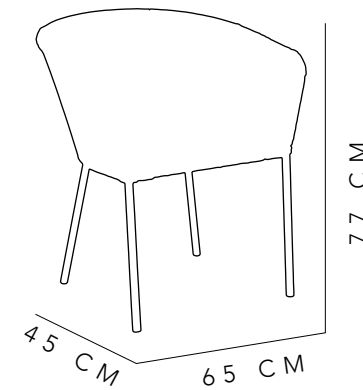

STEEL &
O CORD

45X40X87 CM

COLOR AS SEEN
ON IMAGE

190

191

DANILO →

CHAIR

WOOD, STEEL &
NYLON

53X52X76 CM

GRAY

← FETTUCCINE

CHAIR

WOOD, STEEL &
POLYCORD

64X64X79 CM

BLACK, BEIGE
& GRAY

SPAGUETTI

CHAIR

STEEL &
POLYCORD

65X45X77 CM

BLACK, BEIGE
& GRAY

BARSTOOL

STEEL &
POLYCORD

48x54x100

BLACK, BEIGE
& GRAY