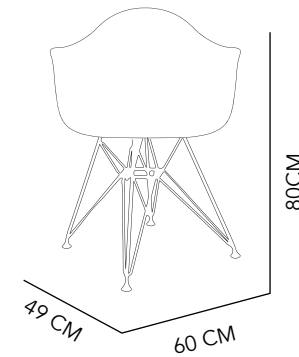

1 4 2

S N O W

CHAIR SB

CHROMED STEEL &
POLYPROPYLENE

60X49X80 CM

BLACK, WHITE,
PINK, ORANGE
GRAY, PURPLE,
RED, YELLOW,
ESPRESSO,
IVORY, BLUE, AQUA,
FIUSHA & GREEN

S N O W

CHAIR CB