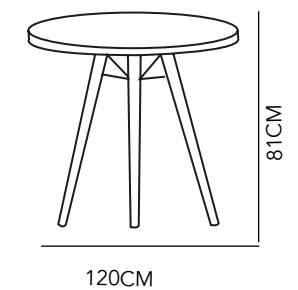

HOOD

TABLE MDF

WOOD & MDF

120X74 & 90X 74CM

WHITE & BLACK