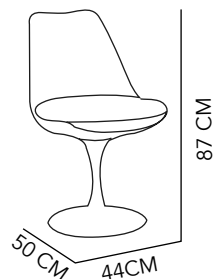

CHROMED STEEL &
POLYPROPYLENE

57X49X81 CM

BLACK, WHITE,
IVORY, GRAY,
ESPRESSO, RED,
ORANGE, BLUE,
GREEN, PINK,
PURPLE & YELLOW

1 4 3

HOOD

BAR STOOL

WOOD &
POLYPROPYLENE
53X53X105CM

BLACK, WHITE, PINK,
ORANGE
GRAY, PURPLE, RED,
YELLOW, ESPRESSO,
IVORY, BLUE, AQUA,
FIUSHA & GREEN

144

MARTINI

BAR TABLE

WOOD &
POLYPROPYLENE
110 X 60 CM
WHITE

60 CM

SNOW

BAR STOOL

CHROMED STEEL &
POLYPROPYLENE
50X54X104 CM

BLACK, WHITE, PINK,
ORANGE, GRAY, PURPLE,
RED, YELLOW, ESPRESSO,
IVORY, BLUE, AQUA,
FIUSHA & GREEN

145

CUP

CHAIR SB

STEEL & FIBER
GLASS

50X44X87 CM

WHITE

146

CUP

CHAIR CB

STEEL & FIBER
GLASS

55X44X87 CM

WHITE

147

148

FENIX PP →