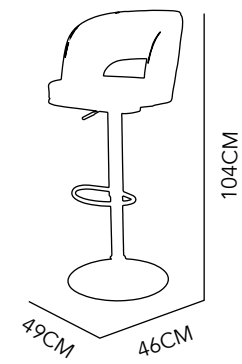

G L E N N

C H A I R

POLYPROPYLENE
45X45X82 CM

YELLOW, GREEN,
GRAY & ORANGE

1 2 5

1 2 6

ENCORE

BARSTOOL

CHROMED STEEL &
LEATHER

49X46X104CM

RED

SONIC

BARSTOOL

POLYPROPYLENE

48X41X82 CM

RED, WHITE
& BLACK,