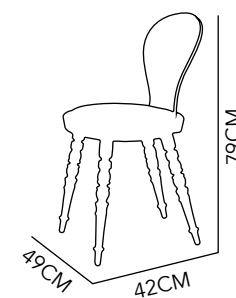

MODERN

FASHION

CHAIR

POLYPROPYLENE
& WOOD
58X46X80 CM
WHITE

115

CORONA

CHAIR

WOOD &
STAINLESS STEEL
105X53X85 CM
RED

116

VOGUE

MAGAZINE RACK

ACRYLIC
39X29X40 CM
BLACK

MARA

CHAIR

MDF, ACRYLIC &
LEATHERETTE
49X42X79 CM
BLACK & CLEAR

117