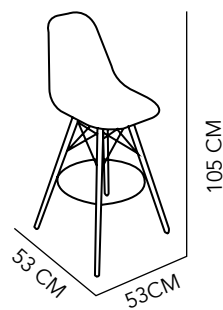

1 4 2

S N O W

CHAIR SB

CHROMED STEEL &
POLYPROPYLENE

60X49X80 CM

BLACK, WHITE,
PINK, ORANGE
GRAY, PURPLE,
RED, YELLOW,
ESPRESSO,
IVORY, BLUE, AQUA,
FIUSHA & GREEN

S N O W

CHAIR CB

CHROMED STEEL &
POLYPROPYLENE

57X49X81 CM

BLACK, WHITE,
IVORY, GRAY,
ESPRESSO, RED,
ORANGE, BLUE,
GREEN, PINK,
PURPLE & YELLOW

1 4 3

HOOD

BAR STOOL

WOOD &
POLYPROPYLENE
53X53X105CM

BLACK, WHITE, PINK,
ORANGE
GRAY, PURPLE, RED,
YELLOW, ESPRESSO,
IVORY, BLUE, AQUA,
FIUSHA & GREEN

144

MARTINI

BAR TABLE

WOOD &
POLYPROPYLENE
110 X 60 CM
WHITE

60 CM

SNOW

BAR STOOL

CHROMED STEEL &
POLYPROPYLENE
50X54X104 CM