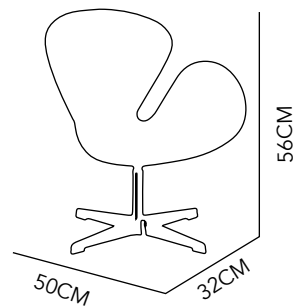

TABLE

STEEL & MDF
54X74X52 CM
WHITE

BEWARE

CHAIR

PAINTED STEEL
& LEATHERED
53X28X51 CM
PINK & BLUE

PUPPY

CHAIR

POPLYPROPYLENE
43X64X49 CM
BLUE, RED, GREEN,
ORANGE, PINK &
YELLOW

BILBAO

CHAIR

STEEL &
LEATHERETTE
58X46X52 CM
RED & WHITE

SWAN

CHAIR

STEEL
& FABRIC
50X32X56 CM
FIUSHA & ORANGE

ARMAGEDÓN

CHAIR