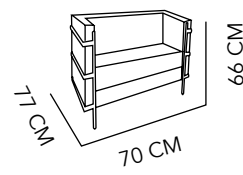

172

SOFA

184X70X66 CM
STAINLESS STEEL
AND LEATHER
BLACK OR WHITE