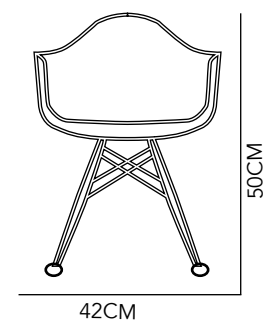

H O O D →

SWIVEL KIDS

CHROME STEEL,
POLYPROPYLENE
& WOOD

42X46X50 CM

BLUE, WHITE, PINK,
RED & GREEN