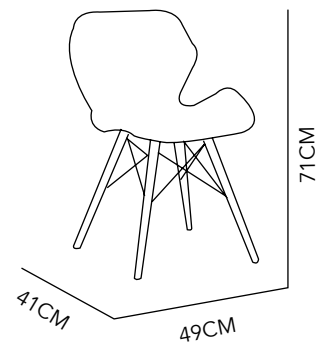

VEGAS

BARSTOOL

WOOD & STEEL
LEATHERETTE

51X44X114 CM

BLACK

M O D E R N

COLLECTION 2018

SIMPLE BUT SIGNIFICANT

BENCH

STEEL

130X42X42 CM

STEEL

FERGUS

CHAIR

STEEL & WOOD
58X47X44CM
COLOR AS SEEN
ON IMAGE

112

HANDSOME

CHAIR

ASH WOOD &
FABRIC
68X62X85 CM
AQUA, GRAY &
BLACK

113

MALBEC

CHAIR

WOOD &
LEATHERED
49X49X71CM
WHITE & BLACK

114

MODERN

FASHION

CHAIR

POLYPROPYLENE
& WOOD
58X46X80 CM
WHITE

115

CORONA

CHAIR

WOOD &
STAINLESS STEEL
105X53X85 CM
RED