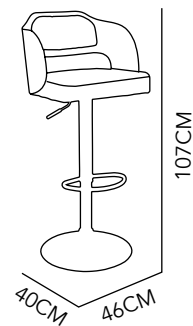

CHROMED STEEL &
LEATHER

49X46X104CM

RED

SONIC

BARSTOOL

POLYPROPYLENE

48X41X82 CM

RED, WHITE
& BLACK,

1 2 7

BALLY

BARSTOOL

CHROMED STEEL &
LEATHER

49X46X104CM

WHITE & BLACK

BELLAGIO

BARSTOOL

CHROMED STEEL &
LEATHER

49X46X104CM

WHITE & BEIGE

B A S I C S

COLLECTION 2018

THEY ARE HERE TO STAY

IGUU MARBLE & MDF

MARBLE TABLE
 STEEL & MARBLE
 90X74 CM
 BLACK & WHITE