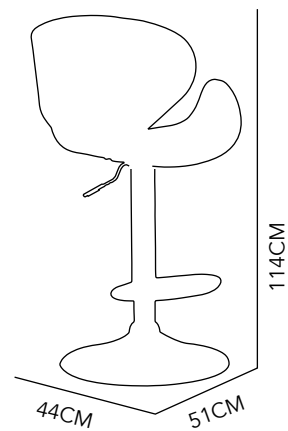

VEGAS

BARSTOOL

WOOD & STEEL
LEATHERETTE

51X44X114 CM

BLACK

M O D E R N

COLLECTION 2018

SIMPLE BUT SIGNIFICANT

CASIA
COFFEE TABLE
STEEL & GLASS
40X80CM
BLACK &
GLASS COPPER

CASIA
SIDE TABLE
STEEL & GLASS
50X40CM
BLACK &
GLASS COPPER

**MARBLE
RECTANGLE**

COFFEE TABLE
MARBLE & STEEL
152X82X46 CM
MARBLE

**MARBLE
ROUND**