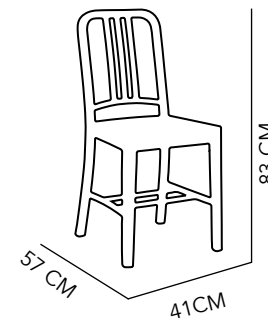

CUP

CHAIR CB

STEEL & FIBER
GLASS

55X44X87 CM

WHITE

147

148

FENIX PP →

CHAIR

POLYPROPYLENE

57X41X83 CM

GRAY, RED & WHITE

← SNAKE

CHAIR

ABS

87X84X52 CM