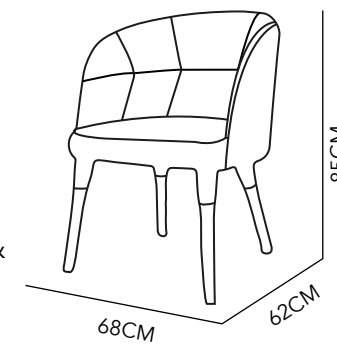

CASIA
COFFEE TABLE
STEEL & GLASS
40X80CM
BLACK &
GLASS COPPER

CASIA
SIDE TABLE
STEEL & GLASS
50X40CM
BLACK &
GLASS COPPER

**MARBLE
RECTANGLE**

COFFEE TABLE
MARBLE & STEEL
152X82X46 CM
MARBLE

**MARBLE
ROUND**

COFFEE TABLE
MARBLE & STEEL
46X100 CM
MARBLE

NUT STEEL

BENCH

STEEL

183X47X36 CM

STEEL

MODERN

VOSSEN

BENCH

STEEL

130X42X42 CM

STEEL

FERGUS

CHAIR

STEEL & WOOD
58X47X44CM
COLOR AS SEEN
ON IMAGE

112

HANDSOME

CHAIR

ASH WOOD &
FABRIC
68X62X85 CM
AQUA, GRAY &
BLACK

113

MALBEC

CHAIR

WOOD &
LEATHERED
49X49X71CM
WHITE & BLACK

114