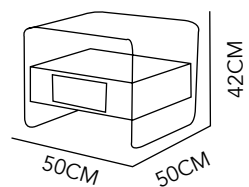

EMMA

SIDE TABLE

GLASS & WOOD
50X50X42 CM
COLOR AS SEEN
ON IMAGE