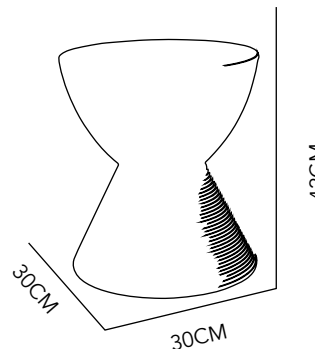

MODERN

← CUBIK

CHAIR

POLYPROPYLENE
& WOOD
54 X 48 X 82 CM
CLEAR & RED

CLOCK

STOOL

POLYPROPYLENE
30 DIAM. X 42 CM
WHITE

1 2 1

HIM & HER

CHAIRS

STAINLESS STEEL,
WOOD & ITALIAN
LEATHER

50X53X79 CM

BLACK HER
RED HIM

LEBA

EXPANDIBLE TABLE

STEEL & TEMPRED
GLASS