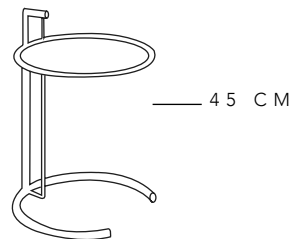

CHAIR

FIBER GLASS &
FABRIC

160 CM DIAM.
WITHE & RED

163

ANDROMED

BENCH

STAINLESS STEEL
& FABRIC

75X71X115 CM
RED, BLACK
& YELLOW

EIIEEN

SIDE TABLE

CHROMED STEEL
& GLASS

45CM DIAM.

STILO

LOUNGE

STAINLESS STEEL
& LEATHER

50X155X75 CM
BLACK & WHITE