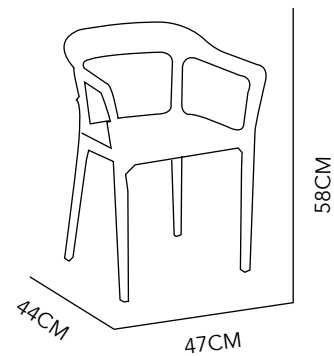

VEGAS

BARSTOOL

WOOD & STEEL
LEATHERETTE

51X44X114 CM

BLACK

M O D E R N

COLLECTION 2018

SIMPLE BUT SIGNIFICANT

COFFEE TABLE
MARBLE & STEEL
46X100 CM
MARBLE

NUT STEEL

BENCH

STEEL

183X47X36 CM

STEEL

MODERN

VOSSEN

BENCH

STEEL

130X42X42 CM

STEEL

FERGUS

CHAIR

STEEL & WOOD
58X47X44CM
COLOR AS SEEN
ON IMAGE

112

HANDSOME

CHAIR

ASH WOOD &
FABRIC
68X62X85 CM
AQUA, GRAY &
BLACK

113

MALBEC

CHAIR

WOOD &
LEATHERED
49X49X71CM
WHITE & BLACK

114