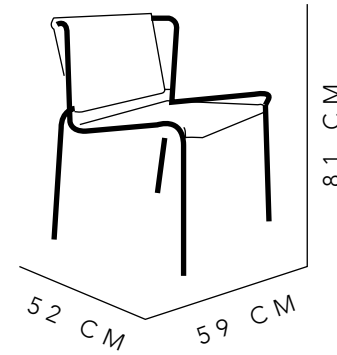

CHAIR

STEEL &
POLYCORD

65X45X77 CM

BLACK, BEIGE
& GRAY

BARSTOOL

STEEL &
POLYCORD

48x54x100

BLACK, BEIGE
& GRAY

ACCESSORY
CUSHIONS
AVAILABLE

BALAM

CHAIR

STEEL & PVC
55X56X85 CM
BLACK

MONTEBELLO

CHAIR

STEEL & NYLON
81X52X59 CM
MAMEY

AKBAL