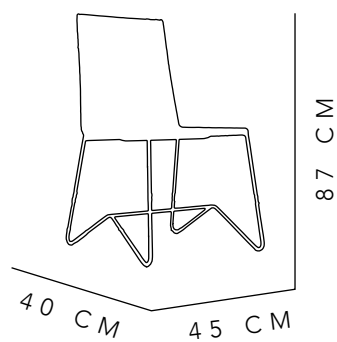

STEEL &
O CORD

45X40X87 CM

COLOR AS SEEN
ON IMAGE

190

191

DANILO →

CHAIR

WOOD, STEEL &
NYLON