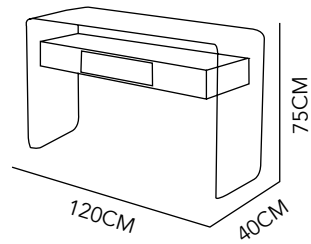

CREDENZA
GLASS
120X40X82CM

175

SIDE TABLE
GLASS
55X50X40 CM

EMMA

CREDENZA

GLASS & WOOD
120X40X75 CM
COLOR AS SEEN
ON IMAGE

EMMA

COFFEE TABLE