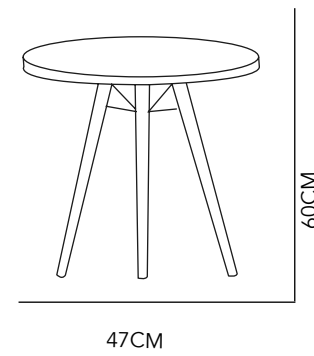

HOOD

TABLE KIDS

WOOD & MDF
60X47 CM
WHITE