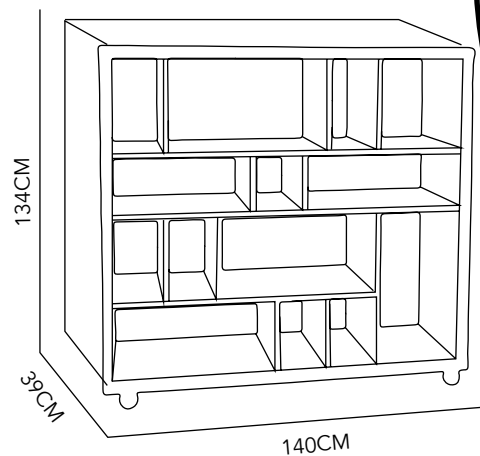

STAN
LANAGAN

BOOKSHELF

MDF GLOSSY
80X39X180CM
WHITE

STAN
DIAFRAGMA

BOOKSHELF

MDF GLOSSY
140X39X134CM
WHITE

MODERN

1 2 0