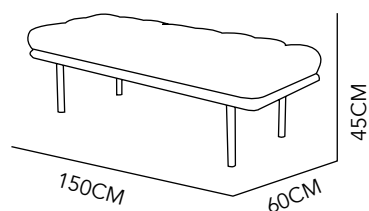

EIIEEN

SIDE TABLE

CHROMED STEEL
& GLASS

45CM DIAM.

STILO

LOUNGE

STAINLESS STEEL
& LEATHER

50X155X75 CM
BLACK & WHITE

X R A Y

CHAIR

ITALIAN LEATHER
BLACK & WHITE
80X130X86 CM

166

S T R I P

CHAIR

STAINLESS STEEL
& LEATHER
BLACK & ESPRESSO
80X79X79 CM

167

BILBAO

BENCH

STAINLESS STEEL
& LEATHER

150X45X60 CM
WHITE & BLACK

BILBAO

LOVE

STAINLESS STEEL
& LEATHER

152X75X76 CM
WHITE & BLACK