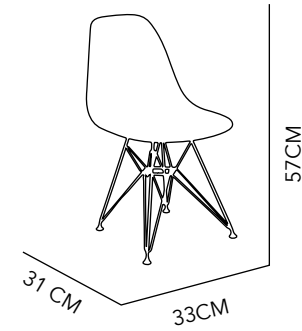

31X33X57 CM

BLUE, WHITE, PINK,
RED, ORANGE,
YELLOW & GREEN

TABLE SB KIDS

STEEL & MDF

60X60X49 CM

WHITE

ELEPHANT

CHAIR