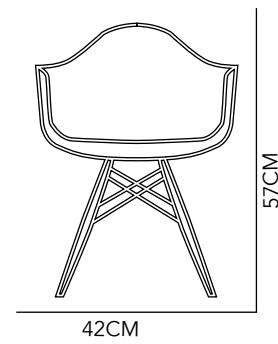

178

H O O D

CHAIR CB KIDS

WOOD &
POLYPROPYLENE

41X42X57 CM

BLUE, WHITE, PINK,
RED & GREEN

H O O D →

SWIVEL KIDS

CHROME STEEL,
POLYPROPYLENE
& WOOD

42X46X50 CM

BLUE, WHITE, PINK,
RED & GREEN

179