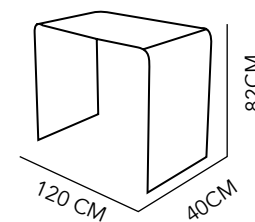

F A T T O R I

CREDENZA
GLASS
120X40X82CM