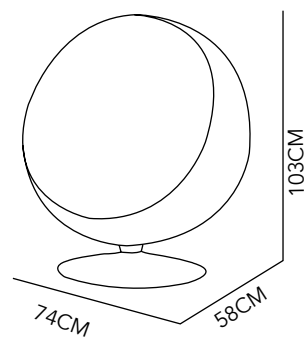

ARMAGEDÓN

CHAIR

FIBER GLASS
& FABRIC
74X58X103 CM
RED