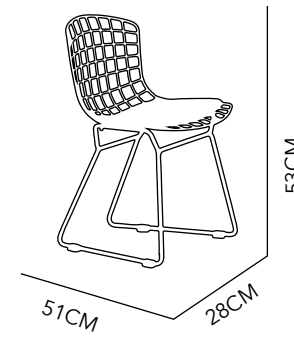

TABLE

STEEL & MDF
54X74X52 CM
WHITE

BEWARE

CHAIR

PAINTED STEEL
& LEATHERED
53X28X51 CM
PINK & BLUE

PUPPY

CHAIR

POPLYPROPYLENE
43X64X49 CM
BLUE, RED, GREEN,
ORANGE, PINK &
YELLOW