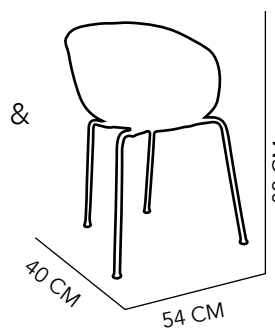

CHROMED STEEL
45x50x85 CM
BLACK & WHITE

C O S M O S

BAR TABLE

CHROMED STEEL
110X60 CM

TOMMY

CHAIR

CHROMED STEEL
& POLYPROPYLENE

65X54X77 CM

RED, BLACK &
WHITE

154

MARS

CHAIR

CHROMED STEEL &
ABS

54X40X82 CM

BLACK & WHITE

MARS

BAR STOOL

CHROMED STEEL &
ABS

54X40X110 CM

BLACK & WHITE

155

156

CROSS →
BACK P P

CHAIR

POLYPROPYLENE

51X43X80 CM

BLACK

← EAMES

BAR STOOL

STAINLESS STEEL
& LEATHER

37X49X78 CM

WHITE , BLACK,
RED