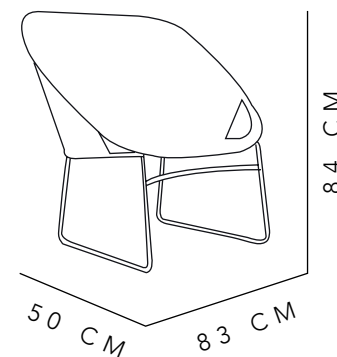

CHAIR

STEEL & PALM
54X54X80 CM
NATURAL

MANZANILLO

CHAIR

STEEL & PVC
83X50X84 CM
MAMEY

OR STEEL &
POLICORD
83X50X84 CM
GRAY, BLACK &
BEIGE

ABANICO

CHAIR

WOOD

66X80X94 CM

WOOD

COBÁ

CHAIR

WOOD

64X115X84 CM

WOOD