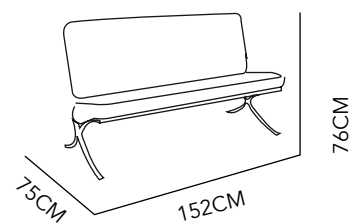

X R A Y

CHAIR

ITALIAN LEATHER
BLACK & WHITE
80X130X86 CM

166

S T R I P

CHAIR

STAINLESS STEEL
& LEATHER
BLACK & ESPRESSO
80X79X79 CM

167

BILBAO

BENCH

STAINLESS STEEL
& LEATHER

150X45X60 CM
WHITE & BLACK

BILBAO

LOVE

STAINLESS STEEL
& LEATHER

152X75X76 CM
WHITE & BLACK

75X75X75 CM
BLACK, WHITE
& ESPRESSO

OTTOMAN
60X60X42 CM
WHITE & BLACK

169

170

171

BILBAO

DAYBED

STAINLESS STEEL &
LEATHER