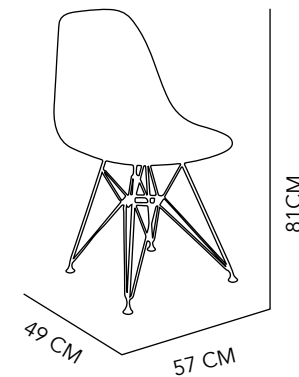

S N O W

CHAIR CB

CHROMED STEEL &
POLYPROPYLENE

57X49X81 CM

BLACK, WHITE,
IVORY, GRAY,
ESPRESSO, RED,
ORANGE, BLUE,
GREEN, PINK,
PURPLE & YELLOW