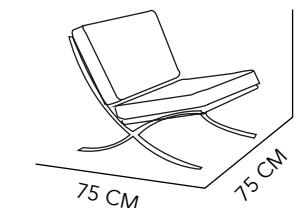

BILBAO

BENCH

STAINLESS STEEL
& LEATHER

150X45X60 CM
WHITE & BLACK

BILBAO

LOVE

STAINLESS STEEL
& LEATHER

152X75X76 CM
WHITE & BLACK

168

BILBAO

SOFA

STAINLESS STEEL
& LEATHER

184X90X83 CM
BLACK & WHITE

BILBAO

LOUNGE

STAINLESS STEEL
& LEATHER

75X75X75 CM
BLACK, WHITE
& ESPRESSO

OTTOMAN
60X60X42 CM
WHITE & BLACK

169

170

171

BILBAO

DAYBED

STAINLESS STEEL &
LEATHER