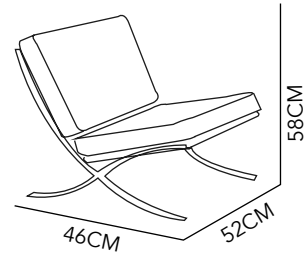

BILBAO

CHAIR

STEEL &
LEATHERETTE
58X46X52 CM
RED & WHITE