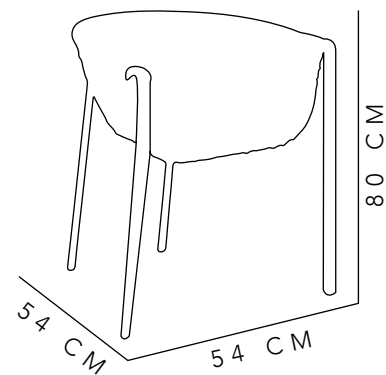

AKBAL

CHAIR

STEEL & PALM
54X54X80 CM
NATURAL