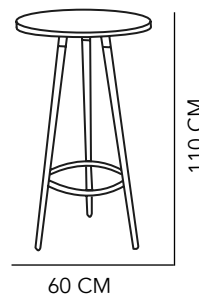

1 4 2

S N O W

CHAIR SB

CHROMED STEEL &
POLYPROPYLENE

60X49X80 CM

BLACK, WHITE,
PINK, ORANGE
GRAY, PURPLE,
RED, YELLOW,
ESPRESSO,
IVORY, BLUE, AQUA,
FIUSHA & GREEN

S N O W

CHAIR CB

CHROMED STEEL &
POLYPROPYLENE

57X49X81 CM

BLACK, WHITE,
IVORY, GRAY,
ESPRESSO, RED,
ORANGE, BLUE,
GREEN, PINK,
PURPLE & YELLOW

1 4 3

HOOD

BAR STOOL

WOOD &
POLYPROPYLENE
53X53X105CM

BLACK, WHITE, PINK,
ORANGE
GRAY, PURPLE, RED,
YELLOW, ESPRESSO,
IVORY, BLUE, AQUA,
FIUSHA & GREEN

144

MARTINI

BAR TABLE

WOOD &
POLYPROPYLENE
110 X 60 CM
WHITE

60 CM

SNOW

BAR STOOL

CHROMED STEEL &
POLYPROPYLENE
50X54X104 CM