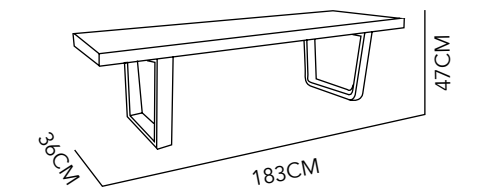

COFFEE TABLE
MARBLE & STEEL
46X100 CM
MARBLE

NUT STEEL

BENCH

STEEL

183X47X36 CM

STEEL

MODERN

VOSSEN