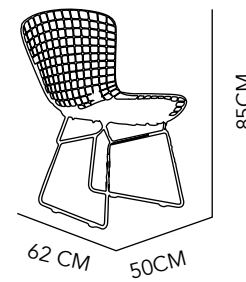

CHAIR

POLYPROPYLENE

57X41X83 CM

GRAY, RED & WHITE

← SNAKE

CHAIR

ABS

87X84X52 CM

WHITE, BLACK
& RED

149

150

BEWARE →

CHAIR

CHROMED
STAINLESS STEEL
62X50X85 CM
BLACK & WHITE

← RETICULAR

CHAIR

CHROMED STEEL
& LEATHERETTE
44X50X85 CM
BLACK

151

B E W A R E

BAR STOOL

CHROMED
STAINLESS STEEL
49X43X120 CM
BLACK & WHITE

BASICS

R E T I C U L A R

BAR TABLE