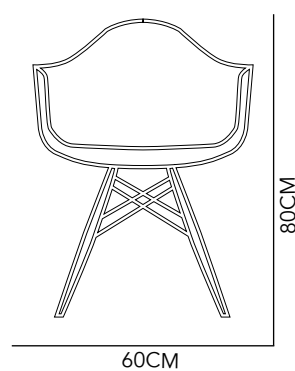

HOOD

TAPÍZ

POLYPROPELENE, WOOD
& FABRIC
60X64X80 CM
& 57X49X81 CM

AQUA, BROWN, FUCSHIA,
GRAY, LIGHT GRAY,
BLACK, PISTACHIO,
TURQUOISE, PINK &
IVORY

140

60CM

HOOD

WATERTRANSFER

POLYPROPELENE, WOOD
& FABRIC

57X49X81 CM

NATURAL & WALNUT

57CM

141