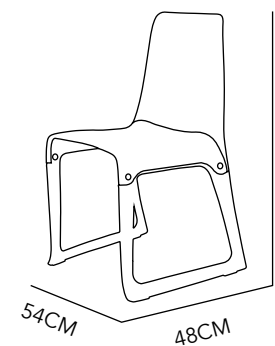

← CUBIK

CHAIR

POLYPROPYLENE
& WOOD
54 X 48 X 82 CM
CLEAR & RED