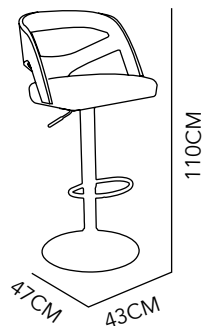

CHROMED STEEL &
LEATHER

49X46X104CM

RED

SONIC

BARSTOOL

POLYPROPYLENE

48X41X82 CM

RED, WHITE
& BLACK,

1 2 7

BALLY

BARSTOOL

CHROMED STEEL &
LEATHER

49X46X104CM

WHITE & BLACK

BELLAGIO

BARSTOOL

CHROMED STEEL &
LEATHER

49X46X104CM

WHITE & BEIGE

B A S I C S

COLLECTION 2018

THEY ARE HERE TO STAY

IGUU MARBLE & MDF

MARBLE TABLE
 STEEL & MARBLE
 90X74 CM
 BLACK & WHITE