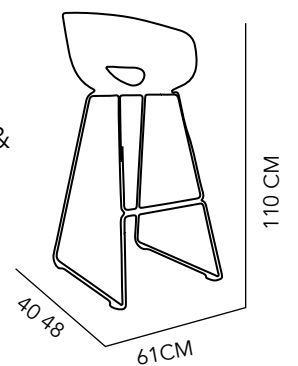

CHROMED STEEL
45x50x85 CM
BLACK & WHITE

C O S M O S

BAR TABLE

CHROMED STEEL
110X60 CM

TOMMY

CHAIR

CHROMED STEEL
& POLYPROPYLENE

65X54X77 CM

RED, BLACK &
WHITE

154

MARS

CHAIR

CHROMED STEEL &
ABS

54X40X82 CM

BLACK & WHITE

MARS

BAR STOOL

CHROMED STEEL &
ABS

54X40X110 CM

BLACK & WHITE

155

156

CROSS →
BACK P P

CHAIR

POLYPROPYLENE

51X43X80 CM

BLACK

← EAMES

BAR STOOL

STAINLESS STEEL
& LEATHER

37X49X78 CM

WHITE , BLACK,
RED