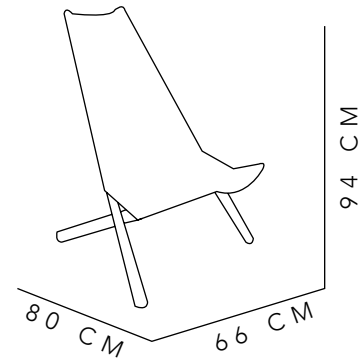

ABANICO

CHAIR

WOOD

66X80X94 CM

WOOD