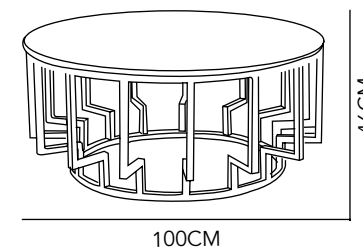

VEGAS

BARSTOOL

WOOD & STEEL
LEATHERETTE

51X44X114 CM

BLACK

M O D E R N

COLLECTION 2018

SIMPLE BUT SIGNIFICANT

CASIA
COFFEE TABLE
STEEL & GLASS
40X80CM
BLACK &
GLASS COPPER

CASIA
SIDE TABLE
STEEL & GLASS
50X40CM
BLACK &
GLASS COPPER

**MARBLE
RECTANGLE**

COFFEE TABLE
MARBLE & STEEL
152X82X46 CM
MARBLE

**MARBLE
ROUND**

COFFEE TABLE
MARBLE & STEEL
46X100 CM
MARBLE

NUT STEEL

BENCH

STEEL

183X47X36 CM

STEEL

MODERN

VOSSEN