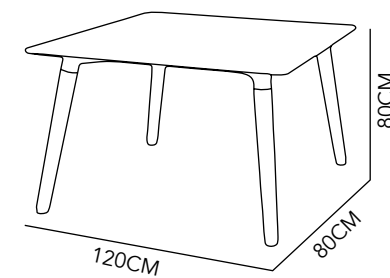

HOOD

GLASS TABLE

GLASS & WOOD

120X74 CM
& 90X74 CM

CLEAR

BAKER

CHAIR

WOOD &
LEATHERED
49X50X85CM
BLACK

132

ENZO

TABLE

MDF & WOOD

120X80 CM
& 80X80 CM

COLOR AS SEEN
ON IMAGE

133