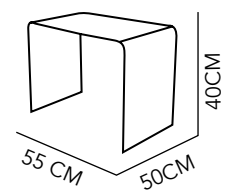

175

SIDE TABLE
GLASS
55X50X40 CM