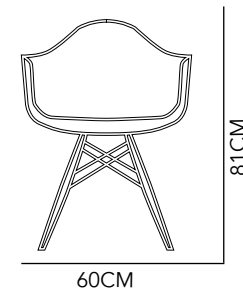

HOOD

CHAIR CB

WOOD &
POLYPROPYLENE

60X49X81 CM

BLACK, WHITE,
PINK, ORANGE
GRAY, PURPLE,
RED, YELLOW,
ESPRESSO, IVORY,
BLUE, AQUA, FIUSHA
& GREEN