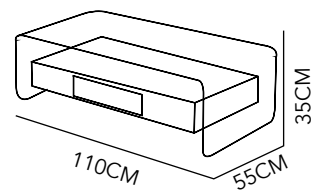

EMMA

COFFEE TABLE

GLASS & WOOD
110X55X35 CM
COLOR AS SEEN
ON IMAGE