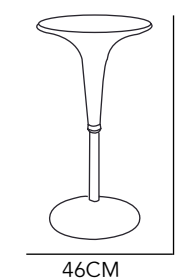

POLYPROPYLENE

51X43X80 CM

BLACK

← EAMES

BAR STOOL

STAINLESS STEEL
& LEATHER

37X49X78 CM

WHITE , BLACK,
RED

157

SNOOPY

BAR STOOL

BLACK & WHITE
CHROMED STEEL

47X46X80CM

SIRACUSA

BAR STOOL

CHROMED STEEL
BLACK, RED &
WHITE

47X46X80

PESARO

BAR TABLE

CHROMED STEEL
BLACK & WHITE

90X 60 CM

160

SPYDER

CHAIR

POLYPROPYLENE

43X45X84 CM

YELLOW,
BLUE, WHITE,
ORANGE, BLACK,
RED, GREEN &
GRAY

BUBBLE

CHAIR

POLYPROPYLENE

104 CM DIAM.

YELLOW,
BLUE, WHITE,
ORANGE, BLACK,
RED & GREEN.