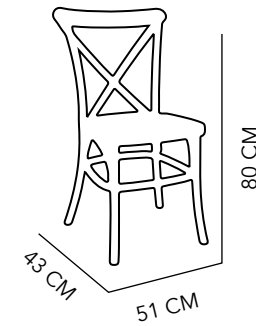

BAR STOOL

CHROMED STEEL &
ABS

54X40X110 CM

BLACK & WHITE

155

156

CROSS →
BACK P P

CHAIR

POLYPROPYLENE

51X43X80 CM

BLACK

← EAMES

BAR STOOL

STAINLESS STEEL
& LEATHER

37X49X78 CM

WHITE , BLACK,
RED