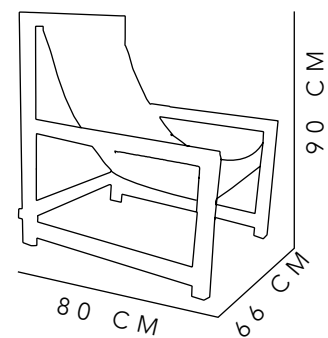

STEEL &
NYLON

DIMENSIONS
MOTTLED COFFEE
& MOTTLED GRAY

199

MAHAHUAL

CHAIR

WOOD

66X80X90 CM

BLACK & WHITE