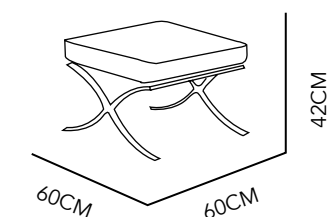

BILBAO

BENCH

STAINLESS STEEL
& LEATHER

150X45X60 CM
WHITE & BLACK

BILBAO

LOVE

STAINLESS STEEL
& LEATHER

152X75X76 CM
WHITE & BLACK

168

BILBAO

SOFA

STAINLESS STEEL
& LEATHER

184X90X83 CM
BLACK & WHITE

BILBAO

LOUNGE

STAINLESS STEEL
& LEATHER

75X75X75 CM
BLACK, WHITE
& ESPRESSO

OTTOMAN
60X60X42 CM
WHITE & BLACK

169

170

171

BILBAO

DAYBED

STAINLESS STEEL &
LEATHER