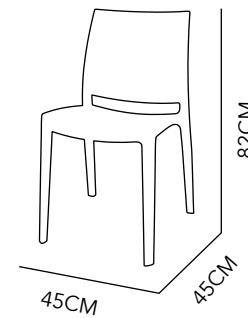

MODERN

← CUBIK

CHAIR

POLYPROPYLENE
& WOOD
54 X 48 X 82 CM
CLEAR & RED

CLOCK

STOOL

POLYPROPYLENE
30 DIAM. X 42 CM
WHITE

1 2 1

HIM & HER

CHAIRS

STAINLESS STEEL,
WOOD & ITALIAN
LEATHER

50X53X79 CM

BLACK HER
RED HIM

LEBA

EXPANDIBLE TABLE

STEEL & TEMPRED
GLASS

180-230X 90X76CM

BLACK

1 2 4

W I N N E R

T A B L E

POLYPROPYLENE
& MDF

80X80X76 CM

BLACK & WHITE

G L E N N

C H A I R

POLYPROPYLENE
45X45X82 CM

YELLOW, GREEN,
GRAY & ORANGE

1 2 5

1 2 6

ENCORE

BARSTOOL