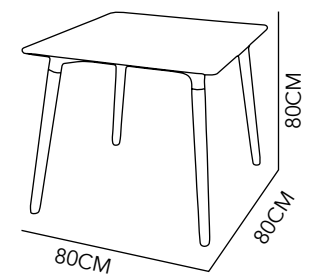

HOOD

GLASS TABLE

GLASS & WOOD

120X74 CM
& 90X74 CM

CLEAR

BAKER

CHAIR

WOOD &
LEATHERED
49X50X85CM
BLACK

132

ENZO

TABLE

MDF & WOOD

120X80 CM
& 80X80 CM

COLOR AS SEEN
ON IMAGE

133