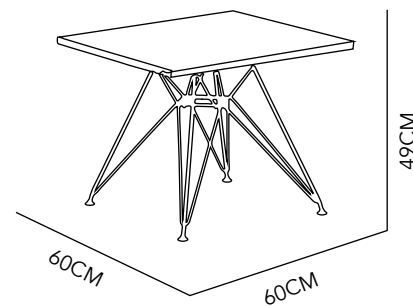

31X33X57 CM

BLUE, WHITE, PINK,
RED, ORANGE,
YELLOW & GREEN

TABLE SB KIDS

STEEL & MDF

60X60X49 CM

WHITE

ELEPHANT

CHAIR