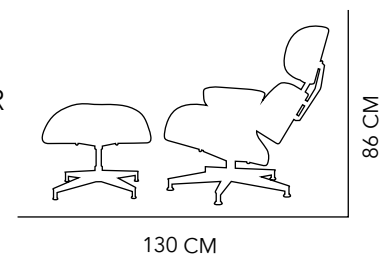

EIIEEN

SIDE TABLE

CHROMED STEEL
& GLASS

45CM DIAM.

STILO

LOUNGE

STAINLESS STEEL
& LEATHER

50X155X75 CM
BLACK & WHITE

X R A Y

CHAIR

ITALIAN LEATHER
BLACK & WHITE
80X130X86 CM

166

S T R I P

CHAIR

STAINLESS STEEL
& LEATHER
BLACK & ESPRESSO
80X79X79 CM

167