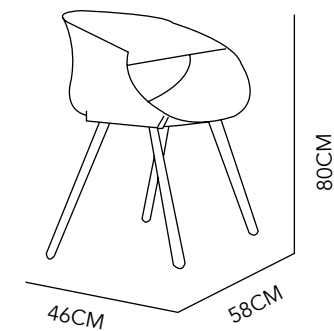

BENCH

STEEL

130X42X42 CM

STEEL

FERGUS

CHAIR

STEEL & WOOD
58X47X44CM
COLOR AS SEEN
ON IMAGE

112

HANDSOME

CHAIR

ASH WOOD &
FABRIC
68X62X85 CM
AQUA, GRAY &
BLACK

113

MALBEC

CHAIR

WOOD &
LEATHERED
49X49X71CM
WHITE & BLACK

114

MODERN

FASHION

CHAIR

POLYPROPYLENE
& WOOD
58X46X80 CM
WHITE

115

CORONA

CHAIR

WOOD &
STAINLESS STEEL
105X53X85 CM
RED