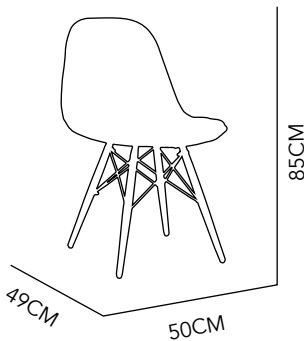

1 2 7

BALLY

BARSTOOL

CHROMED STEEL &
LEATHER

49X46X104CM

WHITE & BLACK

BELLAGIO

BARSTOOL

CHROMED STEEL &
LEATHER

49X46X104CM

WHITE & BEIGE

B A S I C S

COLLECTION 2018

THEY ARE HERE TO STAY

IGUU MARBLE & MDF

MARBLE TABLE
 STEEL & MARBLE
 90X74 CM
 BLACK & WHITE

130

IGUU MARBLE

DINNING TABLE
 STEEL & MDF
 120X74 CM
 BLACK & WHITE

131

HOOD

GLASS TABLE

GLASS & WOOD

120X74 CM
& 90X74 CM

CLEAR

BAKER

CHAIR

WOOD &
LEATHERED
49X50X85CM
BLACK

132

ENZO

TABLE

MDF & WOOD