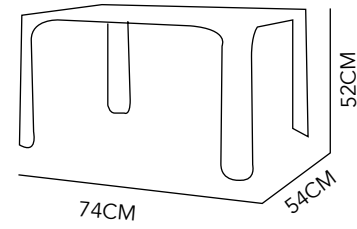

PLAY

TABLE

STEEL & MDF
54X74X52 CM
WHITE