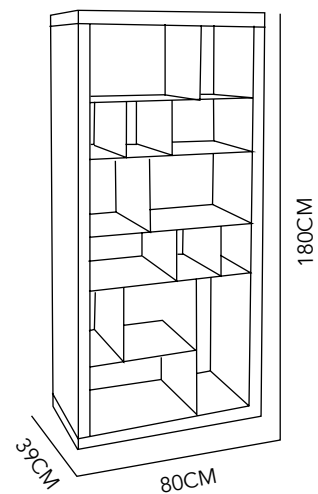

STAN
LANAGAN

BOOKSHELF

MDF GLOSSY
80X39X180CM
WHITE