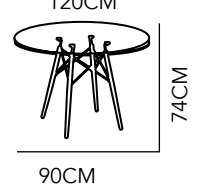

HOOD

GLASS TABLE

GLASS & WOOD

120X74 CM
& 90X74 CM

CLEAR

BAKER

CHAIR

WOOD &
LEATHERED
49X50X85CM
BLACK

132

ENZO

TABLE

MDF & WOOD

120X80 CM
& 80X80 CM

COLOR AS SEEN
ON IMAGE

133