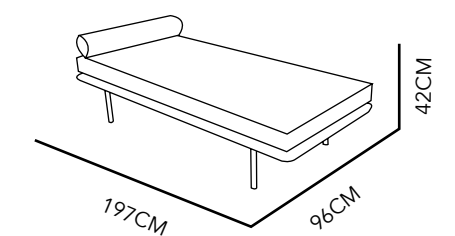

170

171

BILBAO

DAYBED

STAINLESS STEEL &
LEATHER

BLACK & WHITE

197X96X42 CM