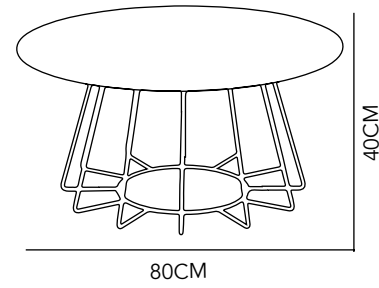

VEGAS

BARSTOOL

WOOD & STEEL
LEATHERETTE

51X44X114 CM

BLACK

M O D E R N

COLLECTION 2018

SIMPLE BUT SIGNIFICANT

CASIA
COFFEE TABLE
STEEL & GLASS
40X80CM
BLACK &
GLASS COPPER

CASIA
SIDE TABLE
STEEL & GLASS
50X40CM
BLACK &
GLASS COPPER

**MARBLE
RECTANGLE**

COFFEE TABLE
MARBLE & STEEL
152X82X46 CM
MARBLE

**MARBLE
ROUND**