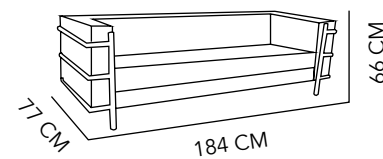

CORBU

ARM CHAIR

77X70X66 CM
STAINLESS STEEL
AND LEATHER
BLACK OR WHITE

172

SOFA

184X70X66 CM
STAINLESS STEEL
AND LEATHER
BLACK OR WHITE

LOVE

131X70X66 CM
STAINLESS STEEL
AND LEATHER
BLACK OR WHITE
173