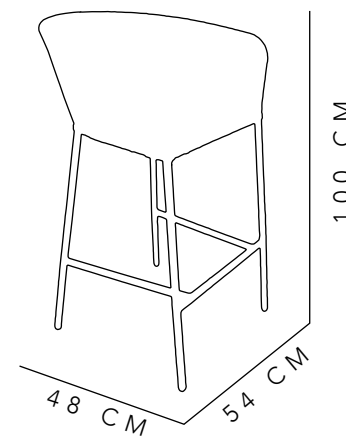

53X52X76 CM

GRAY

← FETTUCCINE

CHAIR

WOOD, STEEL &
POLYCORD

64X64X79 CM

BLACK, BEIGE
& GRAY

SPAGUETTI

CHAIR

STEEL &
POLYCORD

65X45X77 CM

BLACK, BEIGE
& GRAY

BARSTOOL

STEEL &
POLYCORD

48x54x100

BLACK, BEIGE
& GRAY