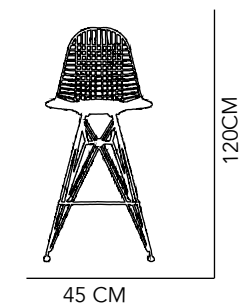

WHITE, BLACK
& RED

149

150

BEWARE →

CHAIR

CHROMED
STAINLESS STEEL
62X50X85 CM
BLACK & WHITE

← RETICULAR

CHAIR

CHROMED STEEL
& LEATHERETTE
44X50X85 CM
BLACK

151

B E W A R E

BAR STOOL

CHROMED
STAINLESS STEEL
49X43X120 CM
BLACK & WHITE

BASICS

R E T I C U L A R

BAR TABLE

CHROMED STEEL
45x50x85 CM
BLACK & WHITE

C O S M O S

BAR TABLE

CHROMED STEEL
110X60 CM

TOMMY

CHAIR

CHROMED STEEL
& POLYPROPYLENE

65X54X77 CM