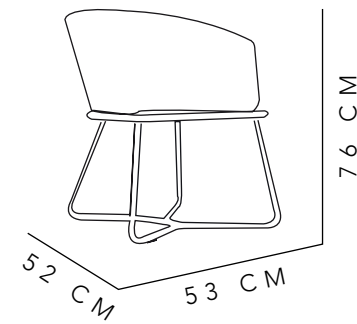

DANILO →

CHAIR

WOOD, STEEL &
NYLON

53X52X76 CM

GRAY