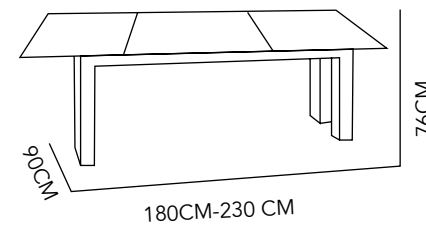

LEBA

EXPANDIBLE TABLE

STEEL & TEMPRED
GLASS

180-230X 90X76CM

BLACK