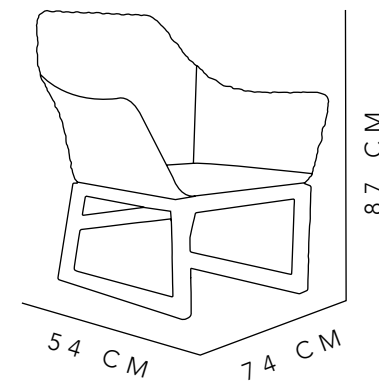

BACALAR ESPECIAL

CHAIR

PAROTA, STEEL
& NYLON

87X74X54 CM

BLACK & BEIGE