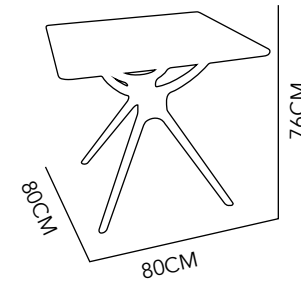

HIM & HER

CHAIRS

STAINLESS STEEL,
WOOD & ITALIAN
LEATHER

50X53X79 CM

BLACK HER
RED HIM

LEBA

EXPANDIBLE TABLE

STEEL & TEMPRED
GLASS

180-230X 90X76CM

BLACK

1 2 4

W I N N E R

T A B L E

POLYPROPYLENE
& MDF

80X80X76 CM

BLACK & WHITE

G L E N N

C H A I R

POLYPROPYLENE
45X45X82 CM

YELLOW, GREEN,
GRAY & ORANGE

1 2 5

1 2 6

ENCORE

BARSTOOL