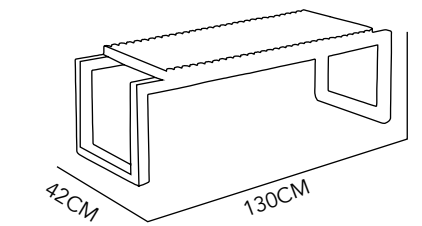

VOSSEN

BENCH

STEEL

130X42X42 CM

STEEL