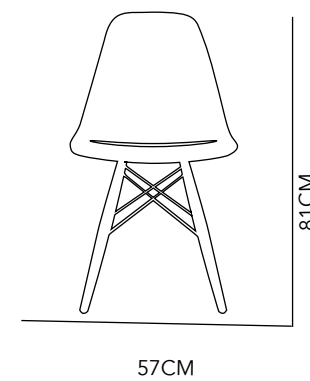

HOOD UNICOLOR

CHAIR

57X49X81 CM

BLACK & WHITE