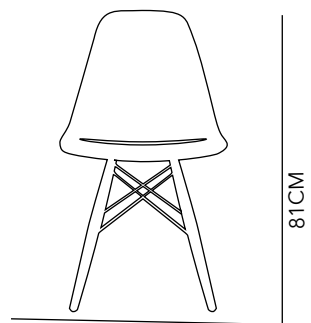

HOOD

SWIVEL BASE

CHROMED STEEL &
WOOD

60X64X80 CM

BLACK, WHITE, PINK,
ORANGE, GRAY,
PURPLE, RED,
YELLOW, ESPRESSO,
IVORY, BLUE, AQUA,
FIUSHA & GREEN

138

HOOD

PATCH CHAIR CB

WOOD & FABRIC

60X44X80 CM

COLOR AS SEEN
ON IMAGE

60CM

HOOD

PATCH CHAIR SB

WOOD & FABRIC

57X49X81 CM

COLOR AS SEEN
ON IMAGE

57CM

139