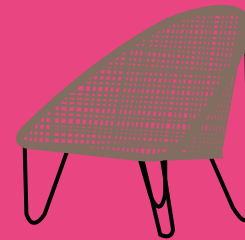

ARMAGEDÓN

CHAIR

FIBER GLASS
& FABRIC
74X58X103 CM
RED