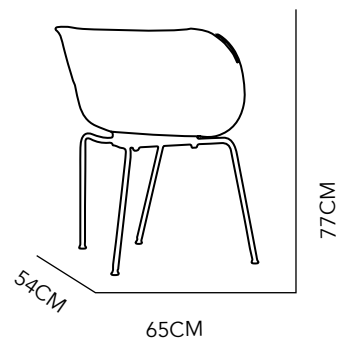

TOMMY

CHAIR

CHROMED STEEL
& POLYPROPYLENE

65X54X77 CM

RED, BLACK &
WHITE

154

MARS

CHAIR

CHROMED STEEL &
ABS

54X40X82 CM

BLACK & WHITE

MARS

BAR STOOL

CHROMED STEEL &
ABS

54X40X110 CM

BLACK & WHITE

155