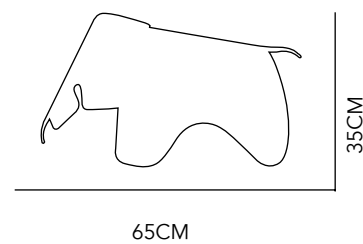

ELEPHANT

CHAIR

POLYPROPYLENE

65X32X35 CM

BLUE, GREEN,
ORANGE, RED,
PINK & WHITE