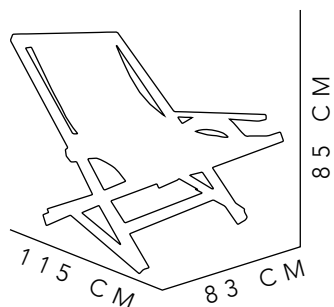

TELCHAC

CHAIR

WOOD & WOVEN
FABRIC

83X115X85 CM

BLACK & WHITE