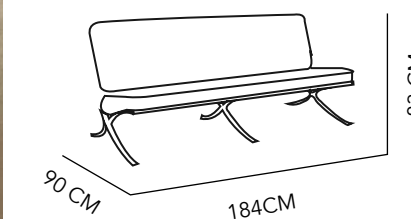

BILBAO

BENCH

STAINLESS STEEL
& LEATHER

150X45X60 CM
WHITE & BLACK

BILBAO

LOVE

STAINLESS STEEL
& LEATHER

152X75X76 CM
WHITE & BLACK

168

BILBAO

SOFA

STAINLESS STEEL
& LEATHER

184X90X83 CM
BLACK & WHITE

BILBAO

LOUNGE

STAINLESS STEEL
& LEATHER

75X75X75 CM
BLACK, WHITE
& ESPRESSO

OTTOMAN
60X60X42 CM
WHITE & BLACK

169

170

171

BILBAO

DAYBED

STAINLESS STEEL &
LEATHER