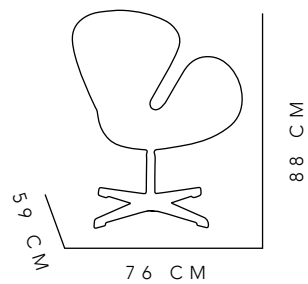

POLYPROPYLENE

43X45X84 CM

YELLOW,
BLUE, WHITE,
ORANGE, BLACK,
RED, GREEN &
GRAY

BUBBLE

CHAIR

POLYPROPYLENE

104 CM DIAM.

YELLOW,
BLUE, WHITE,
ORANGE, BLACK,
RED & GREEN.

161

S W A N

CHAIR

SATINLESS STEEL
& FABRIC

76X59X88 CM

RED&BLACK
FABRIC OR
WHITE & PURPLE
LEATHERETTE

162

A R M A G E D O N