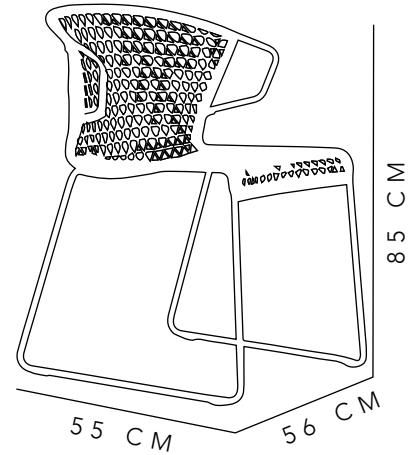

53X52X76 CM

GRAY

← FETTUCCINE

CHAIR

WOOD, STEEL &
POLYCORD

64X64X79 CM

BLACK, BEIGE
& GRAY

SPAGUETTI

CHAIR

STEEL &
POLYCORD

65X45X77 CM

BLACK, BEIGE
& GRAY

BARSTOOL

STEEL &
POLYCORD

48x54x100

BLACK, BEIGE
& GRAY

ACCESSORY
CUSHIONS
AVAILABLE

BALAM

CHAIR

STEEL & PVC
55X56X85 CM
BLACK

MONTEBELLO

CHAIR

STEEL & NYLON
81X52X59 CM
MAMEY

AKBAL