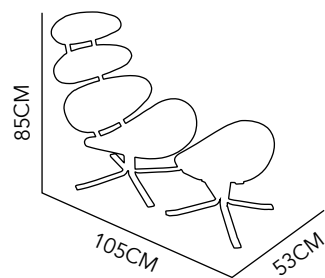

HANDSOME

CHAIR

ASH WOOD &
FABRIC
68X62X85 CM
AQUA, GRAY &
BLACK

113

MALBEC

CHAIR

WOOD &
LEATHERED
49X49X71CM
WHITE & BLACK

114

MODERN

FASHION

CHAIR

POLYPROPYLENE
& WOOD
58X46X80 CM
WHITE

115

CORONA

CHAIR

WOOD &
STAINLESS STEEL
105X53X85 CM
RED