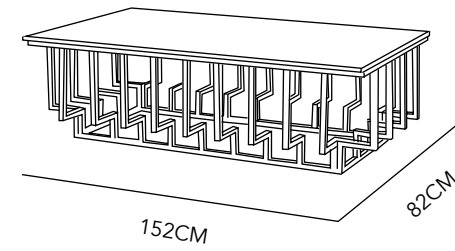

CASIA
COFFEE TABLE
STEEL & GLASS
40X80CM
BLACK &
GLASS COPPER

CASIA
SIDE TABLE
STEEL & GLASS
50X40CM
BLACK &
GLASS COPPER

**MARBLE
RECTANGLE**

COFFEE TABLE
MARBLE & STEEL
152X82X46 CM
MARBLE

**MARBLE
ROUND**