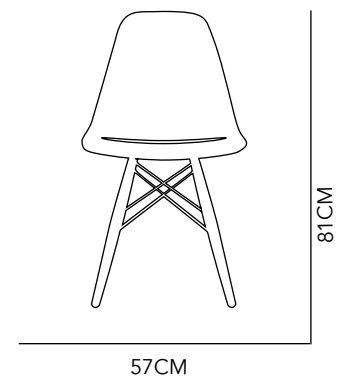

120X80 CM
& 80X80 CM

COLOR AS SEEN
ON IMAGE

133

HOOD

CHAIR SB

LIGHT OR DARK WOOD
& POLYPROPYLENE

57X49X81 CM

BLACK, WHITE, PINK,
ORANGE
GRAY, PURPLE,
RED, YELLOW,
ESPRESSO, IVORY,
BLUE, AQUA, FIUSHA
& GREEN