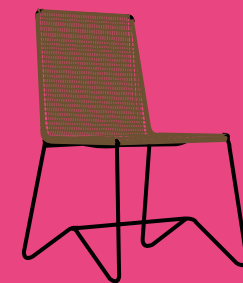

CORAZÓN DE MÉXICO

COLLECTION 2018
PROUDLY MADE IN MÉXICO