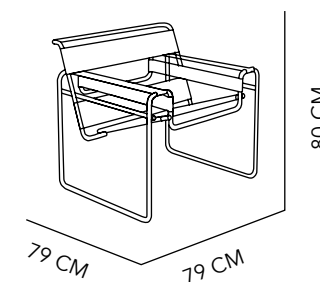

X R A Y

CHAIR

ITALIAN LEATHER
BLACK & WHITE
80X130X86 CM

166

S T R I P

CHAIR

STAINLESS STEEL
& LEATHER
BLACK & ESPRESSO
80X79X79 CM

167

BILBAO

BENCH

STAINLESS STEEL
& LEATHER

150X45X60 CM
WHITE & BLACK

BILBAO

LOVE

STAINLESS STEEL
& LEATHER

152X75X76 CM
WHITE & BLACK