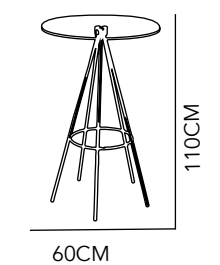

C O S M O S

BAR TABLE

CHROMED STEEL
110X60 CM