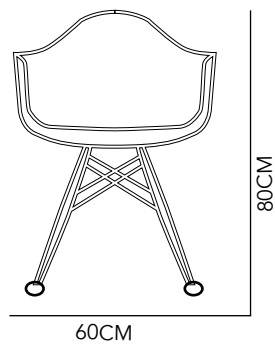

HOOD

TABLE MDF

WOOD & MDF

120X74 & 90X 74CM

WHITE & BLACK

136

HOOD

CHAIR CB

WOOD &
POLYPROPYLENE

60X49X81 CM

BLACK, WHITE,
PINK, ORANGE
GRAY, PURPLE,
RED, YELLOW,
ESPRESSO, IVORY,
BLUE, AQUA, FIUSHA
& GREEN

HOOD UNICOLOR

CHAIR

57X49X81 CM

BLACK & WHITE

137

HOOD

SWIVEL BASE

CHROMED STEEL &
WOOD

60X64X80 CM

BLACK, WHITE, PINK,
ORANGE, GRAY,
PURPLE, RED,
YELLOW, ESPRESSO,
IVORY, BLUE, AQUA,
FIUSHA & GREEN

138

HOOD

PATCH CHAIR CB