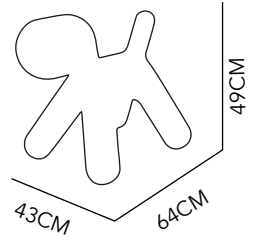

TABLE

STEEL & MDF
54X74X52 CM
WHITE

BEWARE

CHAIR

PAINTED STEEL
& LEATHERED
53X28X51 CM
PINK & BLUE

PUPPY

CHAIR

POPLYPROPYLENE
43X64X49 CM
BLUE, RED, GREEN,
ORANGE, PINK &
YELLOW