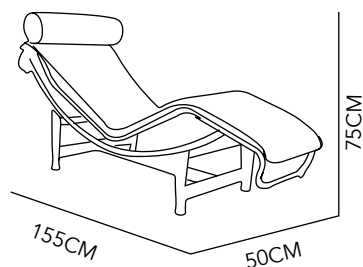

EIIEEN

SIDE TABLE

CHROMED STEEL
& GLASS

45CM DIAM.

STILO

LOUNGE

STAINLESS STEEL
& LEATHER

50X155X75 CM
BLACK & WHITE

X R A Y

CHAIR

ITALIAN LEATHER
BLACK & WHITE
80X130X86 CM

166

S T R I P

CHAIR

STAINLESS STEEL
& LEATHER
BLACK & ESPRESSO
80X79X79 CM

167