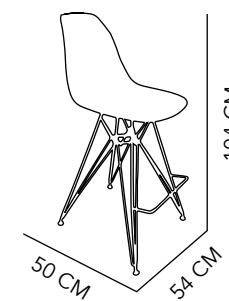

SNOW

BAR STOOL

CHROMED STEEL &
POLYPROPYLENE
50X54X104 CM

BLACK, WHITE, PINK,
ORANGE, GRAY, PURPLE,
RED, YELLOW, ESPRESSO,
IVORY, BLUE, AQUA,
FIUSHA & GREEN