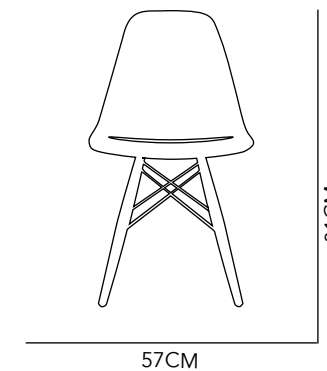

60CM

HOOD

WATERTRANSFER

POLYPROPELENE, WOOD
& FABRIC

57X49X81 CM

NATURAL & WALNUT

57CM

141