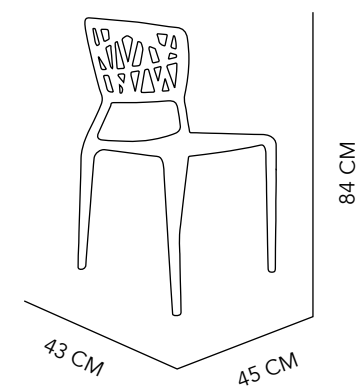

SPYDER

CHAIR

POLYPROPYLENE

43X45X84 CM

YELLOW,
BLUE, WHITE,
ORANGE, BLACK,
RED, GREEN &
GRAY