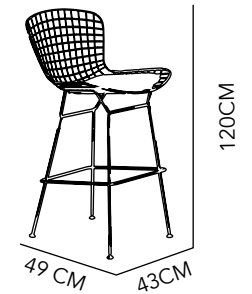

WHITE, BLACK
& RED

149

150

BEWARE →

CHAIR

CHROMED
STAINLESS STEEL
62X50X85 CM
BLACK & WHITE

← RETICULAR

CHAIR

CHROMED STEEL
& LEATHERETTE
44X50X85 CM
BLACK

151

B E W A R E

BAR STOOL

CHROMED
STAINLESS STEEL
49X43X120 CM
BLACK & WHITE

BASICS

R E T I C U L A R

BAR TABLE

CHROMED STEEL
45x50x85 CM
BLACK & WHITE

C O S M O S

BAR TABLE

CHROMED STEEL
110X60 CM

TOMMY

CHAIR

CHROMED STEEL
& POLYPROPYLENE

65X54X77 CM