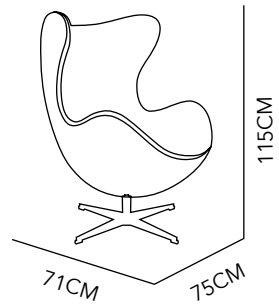

CHAIR

FIBER GLASS &
FABRIC

160 CM DIAM.
WITHE & RED

163

ANDROMED

BENCH

STAINLESS STEEL
& FABRIC

75X71X115 CM
RED, BLACK
& YELLOW

EIIEEN

SIDE TABLE

CHROMED STEEL
& GLASS

45CM DIAM.

STILO

LOUNGE

STAINLESS STEEL
& LEATHER

50X155X75 CM
BLACK & WHITE