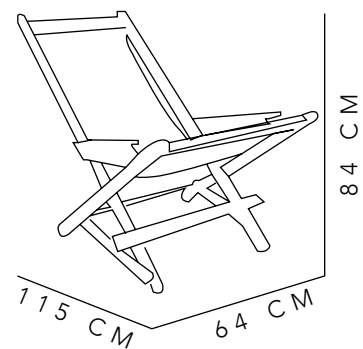

CHAIR

STEEL & PALM
54X54X80 CM
NATURAL

MANZANILLO

CHAIR

STEEL & PVC
83X50X84 CM
MAMEY

OR STEEL &
POLICORD
83X50X84 CM
GRAY, BLACK &
BEIGE

ABANICO

CHAIR

WOOD

66X80X94 CM

WOOD

COBÁ

CHAIR

WOOD

64X115X84 CM

WOOD