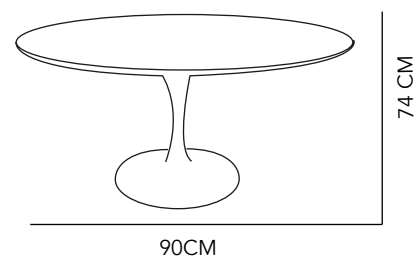

1 2 7

BALLY

BARSTOOL

CHROMED STEEL &
LEATHER

49X46X104CM

WHITE & BLACK

BELLAGIO

BARSTOOL

CHROMED STEEL &
LEATHER

49X46X104CM

WHITE & BEIGE

B A S I C S

COLLECTION 2018

THEY ARE HERE TO STAY

IGUU MARBLE & MDF

MARBLE TABLE
 STEEL & MARBLE
 90X74 CM
 BLACK & WHITE

130

IGUU MARBLE

DINNING TABLE
 STEEL & MDF
 120X74 CM
 BLACK & WHITE

131

HOOD

GLASS TABLE

GLASS & WOOD

120X74 CM
& 90X74 CM