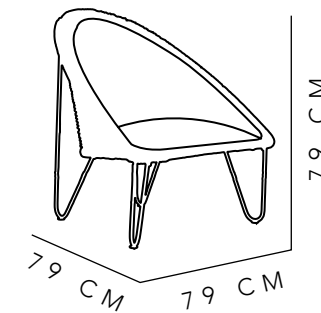

WOOD

66X80X94 CM

WOOD

COBÁ

CHAIR

WOOD

64X115X84 CM

WOOD

198

BACALAR ESPECIAL

CHAIR

PAROTA, STEEL
& NYLON

87X74X54 CM

BLACK & BEIGE

CABO

CHAIR

STEEL &
NYLON

DIMENSIONS
MOTTLED COFFEE
& MOTTLED GRAY

199

MAHAHUAL

CHAIR

WOOD

66X80X90 CM

BLACK & WHITE