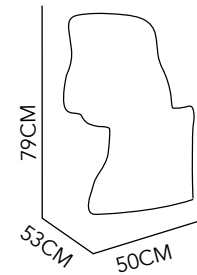

MODERN

← CUBIK

CHAIR

POLYPROPYLENE
& WOOD
54 X 48 X 82 CM
CLEAR & RED

CLOCK

STOOL

POLYPROPYLENE
30 DIAM. X 42 CM
WHITE

1 2 1

HIM & HER

CHAIRS

STAINLESS STEEL,
WOOD & ITALIAN
LEATHER

50X53X79 CM

BLACK HER
RED HIM

LEBA

EXPANDIBLE TABLE

STEEL & TEMPRED
GLASS