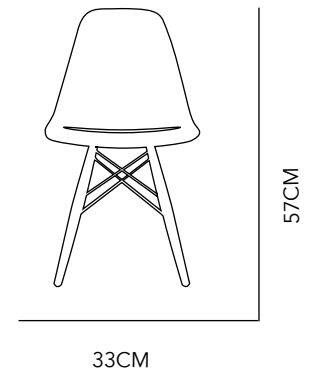

42X46X50 CM

BLUE, WHITE, PINK,
RED & GREEN

179

HOOD

CHAIR SB KIDS

WOOD &
POLYPROPYLENE

31X33X57 CM

BLUE, WHITE,
ORANGE, RED,
PINK, GREEN,
YELLOW & BLACK