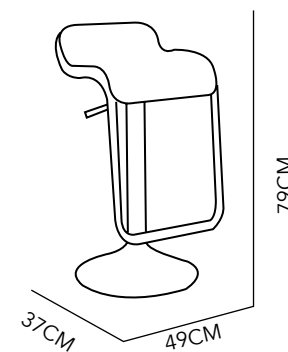

BAR STOOL

CHROMED STEEL &
ABS

54X40X110 CM

BLACK & WHITE

155

156

CROSS →
BACK P P

CHAIR

POLYPROPYLENE

51X43X80 CM

BLACK

← EAMES

BAR STOOL

STAINLESS STEEL
& LEATHER

37X49X78 CM

WHITE , BLACK,
RED

157

SNOOPY

BAR STOOL

BLACK & WHITE
CHROMED STEEL

47X46X80CM

SIRACUSA

BAR STOOL

CHROMED STEEL
BLACK, RED &
WHITE

47X46X80

PESARO

BAR TABLE

CHROMED STEEL
BLACK & WHITE

90X 60 CM

160

SPYDER

CHAIR