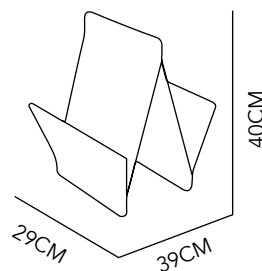

CORONA

CHAIR

WOOD &
STAINLESS STEEL
105X53X85 CM
RED

116

VOGUE

MAGAZINE RACK

ACRYLIC
39X29X40 CM
BLACK

MARA

CHAIR

MDF, ACRYLIC &
LEATHERETTE
49X42X79 CM
BLACK & CLEAR

117