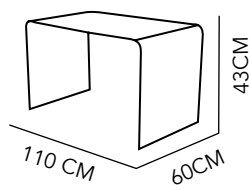

LOVE

131X70X66 CM
STAINLESS STEEL
AND LEATHER
BLACK OR WHITE
173

N I D O

SIDE TABLE
GLASS
CLEAR GLASS

174

F A T T O R I

COFFEE
TABLE
GLASS
110X60X43CM

F A T T O R I