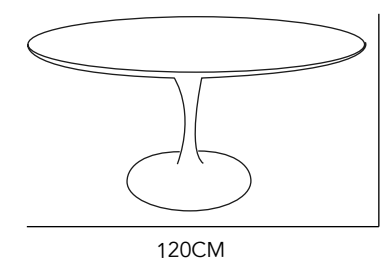

1 2 7

BALLY

BARSTOOL

CHROMED STEEL &
LEATHER

49X46X104CM

WHITE & BLACK

BELLAGIO

BARSTOOL

CHROMED STEEL &
LEATHER

49X46X104CM

WHITE & BEIGE

B A S I C S

COLLECTION 2018

THEY ARE HERE TO STAY

IGUU MARBLE & MDF

MARBLE TABLE
 STEEL & MARBLE
 90X74 CM
 BLACK & WHITE

130

IGUU MARBLE

DINNING TABLE
 STEEL & MDF
 120X74 CM
 BLACK & WHITE

131

HOOD

GLASS TABLE

GLASS & WOOD

120X74 CM
& 90X74 CM