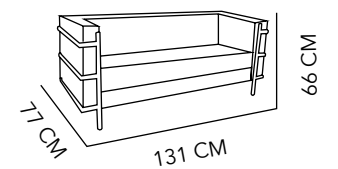

LOVE

131X70X66 CM
STAINLESS STEEL
AND LEATHER
BLACK OR WHITE
173