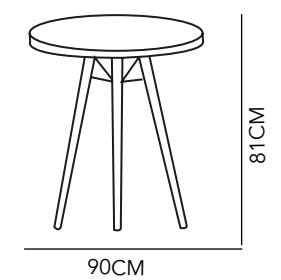

CLEAR

BAKER

CHAIR

WOOD &
LEATHERED
49X50X85CM
BLACK

132

ENZO

TABLE

MDF & WOOD

120X80 CM
& 80X80 CM

COLOR AS SEEN
ON IMAGE

133

HOOD

CHAIR SB

LIGHT OR DARK WOOD
& POLYPROPYLENE

57X49X81 CM

BLACK, WHITE, PINK,
ORANGE
GRAY, PURPLE,
RED, YELLOW,
ESPRESSO, IVORY,
BLUE, AQUA, FIUSHA
& GREEN

HOOD

TABLE MDF

WOOD & MDF

120X74 & 90X 74CM

WHITE & BLACK

136

HOOD

CHAIR CB