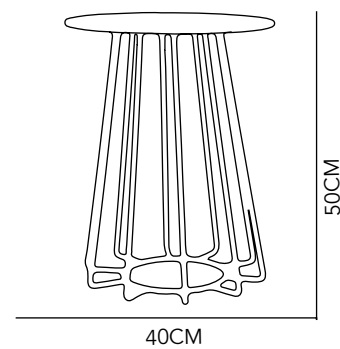

VEGAS

BARSTOOL

WOOD & STEEL
LEATHERETTE

51X44X114 CM

BLACK

M O D E R N

COLLECTION 2018

SIMPLE BUT SIGNIFICANT

CASIA
COFFEE TABLE
STEEL & GLASS
40X80CM
BLACK &
GLASS COPPER

CASIA
SIDE TABLE
STEEL & GLASS
50X40CM
BLACK &
GLASS COPPER

**MARBLE
RECTANGLE**

COFFEE TABLE
MARBLE & STEEL
152X82X46 CM
MARBLE

**MARBLE
ROUND**