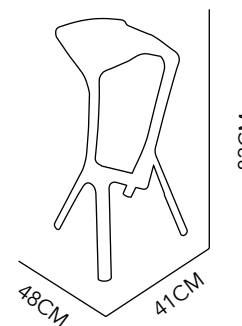

G L E N N

C H A I R

POLYPROPYLENE
45X45X82 CM

YELLOW, GREEN,
GRAY & ORANGE

1 2 5

1 2 6

ENCORE

BARSTOOL

CHROMED STEEL &
LEATHER

49X46X104CM

RED

SONIC

BARSTOOL

POLYPROPYLENE

48X41X82 CM

RED, WHITE
& BLACK,

1 2 7

BALLY

BARSTOOL

CHROMED STEEL &
LEATHER

49X46X104CM

WHITE & BLACK

BELLAGIO

BARSTOOL