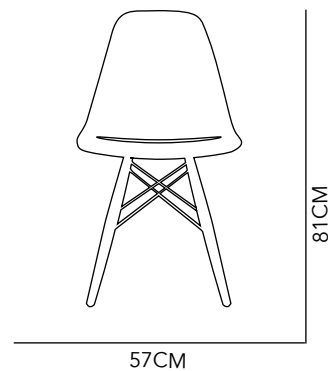

COLOR AS SEEN
ON IMAGE

57CM

139

HOOD

TAPÍZ

POLYPROPELENE, WOOD
& FABRIC
60X64X80 CM
& 57X49X81 CM

AQUA, BROWN, FUCSHIA,
GRAY, LIGHT GRAY,
BLACK, PISTACHIO,
TURQUOISE, PINK &
IVORY

140