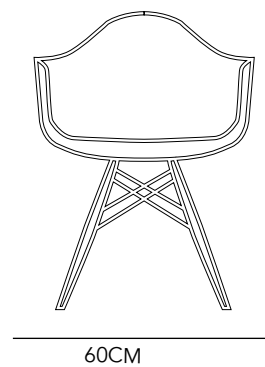

HOOD

PATCH CHAIR CB

WOOD & FABRIC

60X44X80 CM

COLOR AS SEEN
ON IMAGE

60CM

HOOD

PATCH CHAIR SB

WOOD & FABRIC

57X49X81 CM

COLOR AS SEEN
ON IMAGE