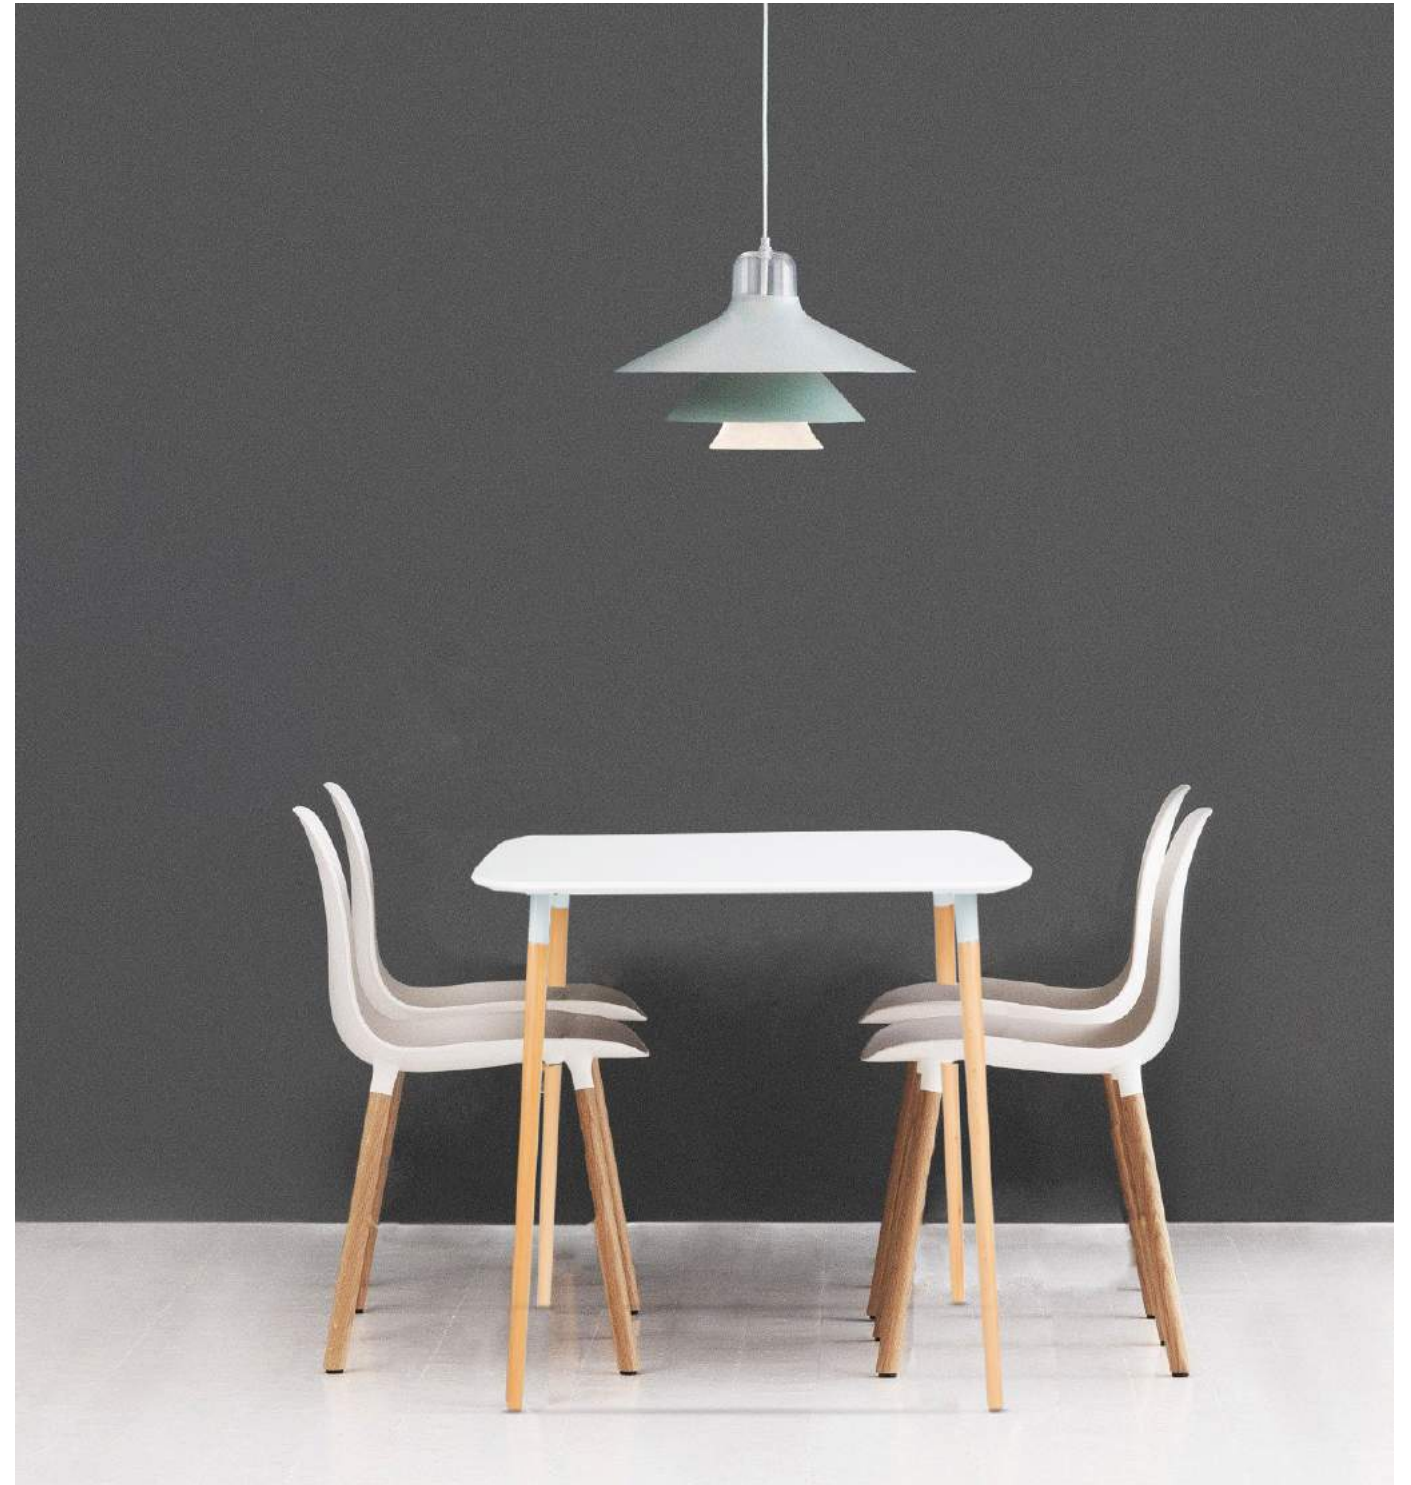

CLEAR

BAKER

CHAIR

WOOD &
LEATHERED
49X50X85CM
BLACK

132

ENZO

TABLE

MDF & WOOD