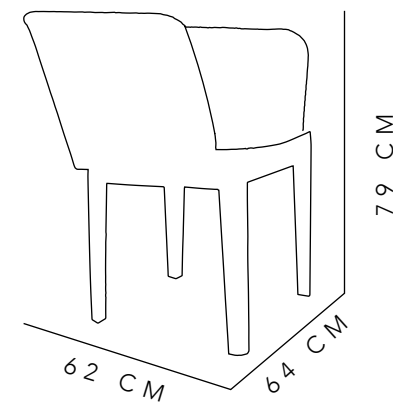

53X52X76 CM

GRAY

← FETTUCCINE

CHAIR

WOOD, STEEL &
POLYCORD

64X64X79 CM

BLACK, BEIGE
& GRAY

SPAGUETTI