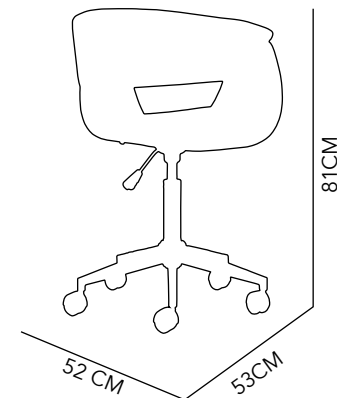

S N O W

OFFICE CHAIR SB

POLYPROPYLENE
& CHROMED STEEL
59X62X80CM

BLACK, WHITE,
IVORY, GRAY,
ESPRESSO, RED,
ORANGE, BLUE,
GREEN, PINK,
PURPLE, YELLOW

278

S H E R I F F

OFFICE CHAIR

LEATHERETTE,
WOOD
& CHROMED STEEL
53X52X81CM
BLACK