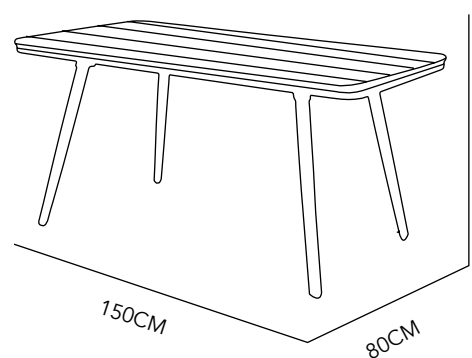

COLOR AS SEEN
ON IMAGE

TABLE 6 PLACES

ALUMINIUM &
POLYWOOD

150X80 CM

COLOR AS SEEN
ON IMAGE

FRESCO

CHAIR

ALUMINIUM &
POLYWOOD