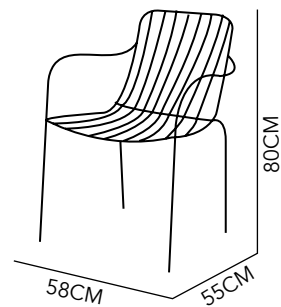

ALUMINIUM &
NYLON
55X56X81 CM
COLOR AS SEEN
ON IMAGE

FARGO

CHAIR SB

ALUMINIUM &
PVC
59X56X89 CM
ESPRESSO

225

CAPELLA

CHAIR

ALUMINIUM &
PVC
62X63X85 CM
WHITE

←BALANDRA

CHAIR

ALUMINIUM &
PVC
62X63X83 CM
WHITE

D Y L A N
CHAIR
ALUMINIUM &
WHICKER
55X61X89CM
WHITE & GRAY

S O R R E N T O
CHAIR
POLYPROPYLENE WITH
UV PROTECTION
58X58X89 CM
GRAY

D O V E
CHAIR
ALUMINIUM
55X58X80 CM
WHITE

T U R N
CHAIR
POLYPROPYLENE
57X46X83CM
BROWN

230

ROQUETA →

CHAIR

ALUMINIUM &
POLYWOOD

57X63X77 CM

COLOR AS SEEN
ON IMAGE

TABLE