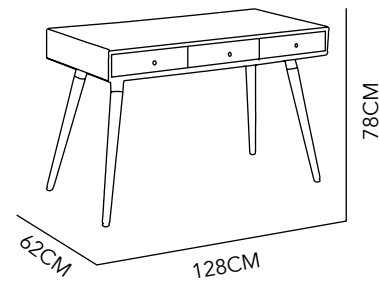

60X120X77 CM

COLOR AS SEEN
ON IMAGE

MAGIC

DESK

MDF GLOSSY

128X62X78 CM

COLOR AS SEEN
ON IMAGE

283