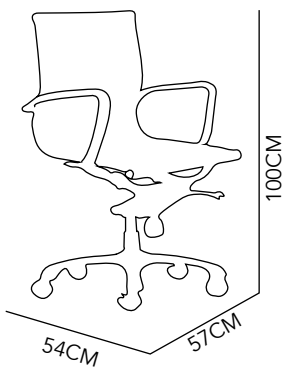

CHAIR LB

CHROMED STEEL
& LEATHERETTE

57X54X100 CM
BLACK & WHITE