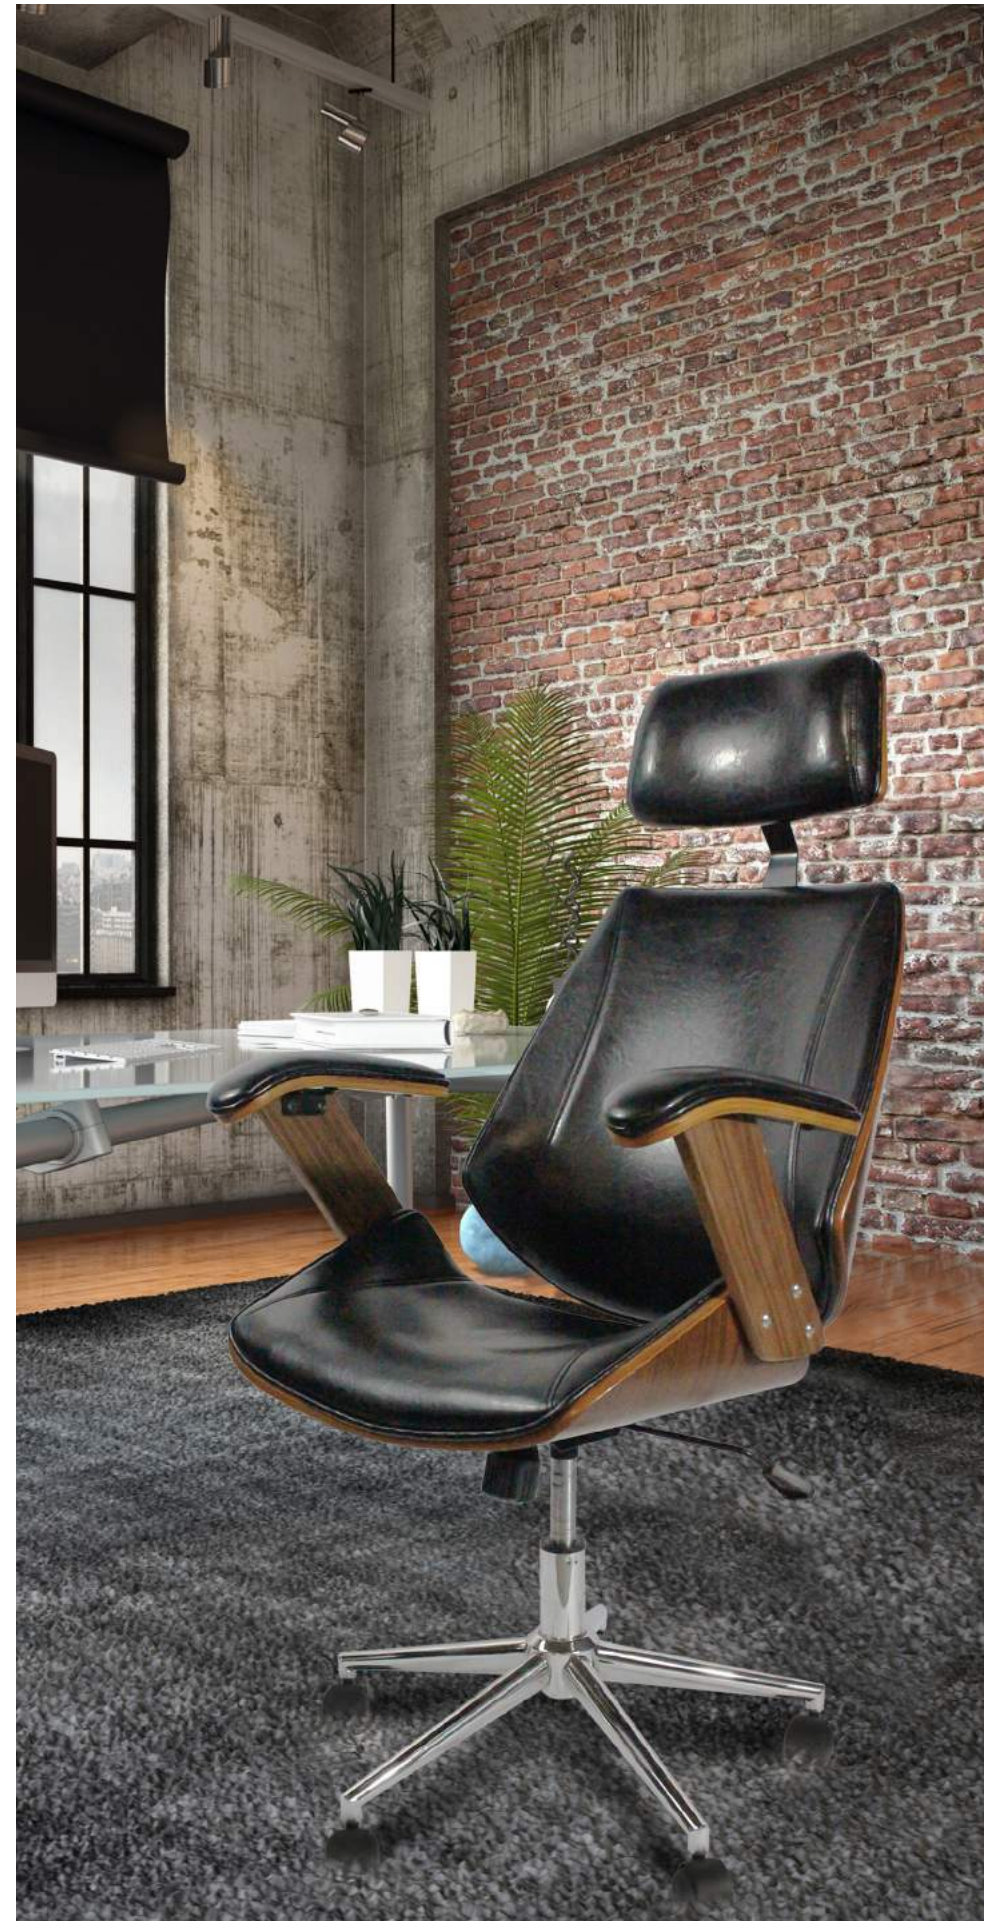

271

EBONY

CHAIR

WOOD
CHROMED STEEL &
LEATHERETTE

53X46X93 CM

COLOR AS SEEN
ON IMAGE

272

COMMANDER