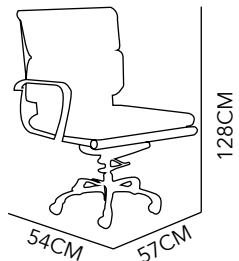

CORONEL

CHAIR

WOOD, CHROMED STEEL & LEATHERETTE

49X53X77 CM

WALNUT & BLACK