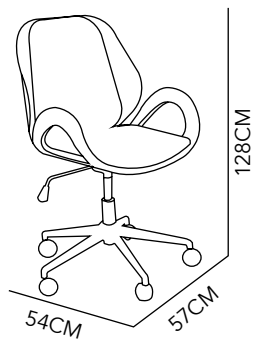

49X53X77 CM

WALNUT & BLACK

OFFICE

MARSHALL

CHAIR

WOOD, CHROMED STEEL & LEATHERETTE

55X46X88 CM

WALNUT & BLACK

271

EBONY

CHAIR

WOOD
CHROMED STEEL &
LEATHERETTE

53X46X93 CM

COLOR AS SEEN
ON IMAGE

272

COMMANDER