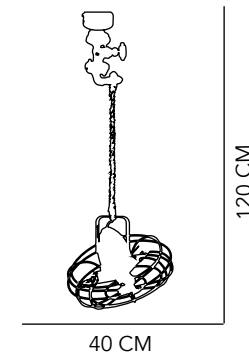

85 CM

247

**MARSELLA
CHANDELIER.**

CEILING LAMP

CORD

90X105CM

COLOR AS SEEN
ON IMAGE

248

FABRIC
30X70CM

COLOR AS SEEN
ON IMAGE

250

MIRO

CEILING
LAMP

STEEL
85CM DIAM.
COLOR AS SEEN
ON IMAGE

251

252

AVALON

WOOD, CORD &
STEEL

CEILING
LAMP

40 X 120 CM

TABLE
LAMP

36 X 60 CM

FLOOR
LAMP

50 X 180 CM