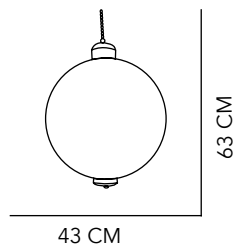

CEILING LAMP

STEEL
43X63CM
COLOR AS SEEN
ON IMAGE