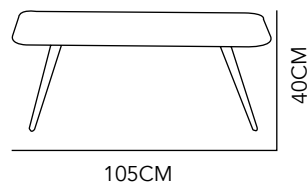

198X82X81CM

COLOR AS SEEN
ON IMAGE

TABLE

ALUMINIUM

75X75CM

COLOR AS SEEN
ON IMAGE

OUTDOOR

M A R E A

ARM CHAIR

ALUMINIUM
& PVC

97X88X80CM

COLOR AS SEEN
ON IMAGE

SOFA CHAIR

ALUMINIUM
& PVC

220x88x80CM

COLOR AS SEEN
ON IMAGE

TABLE

ALUMINIUM

105X60X40CM

COLOR AS SEEN
ON IMAGE

OUTDOOR

M A R E A S E C T I O N A L

CHAIR

ALUMINIUM &
NEOPRENE