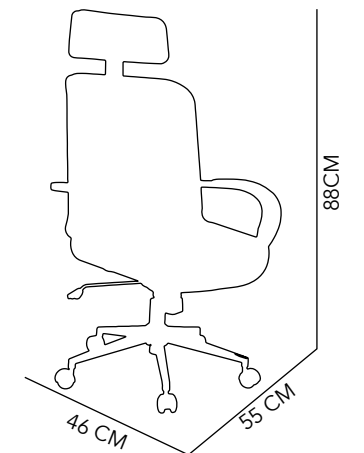

CEO

CHAIR LB

CHROMED STEEL & LEATHERETTE

57X54X100 CM

BLACK & WHITE

CORONEL

CHAIR

WOOD, CHROMED STEEL & LEATHERETTE

49X53X77 CM

WALNUT & BLACK

OFFICE

MARSHALL

CHAIR

WOOD, CHROMED STEEL & LEATHERETTE

55X46X88 CM

WALNUT & BLACK