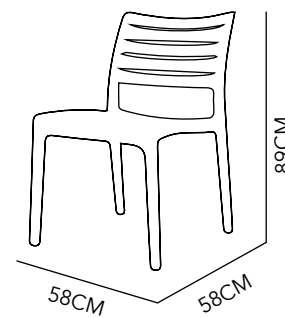

ALUMINIUM &
NYLON
55X56X81 CM
COLOR AS SEEN
ON IMAGE

FARGO

CHAIR SB

ALUMINIUM &
PVC
59X56X89 CM
ESPRESSO

225

CAPELLA

CHAIR

ALUMINIUM &
PVC
62X63X85 CM
WHITE

←BALANDRA

CHAIR

ALUMINIUM &
PVC
62X63X83 CM
WHITE

D Y L A N
CHAIR
ALUMINIUM &
WHICKER
55X61X89CM
WHITE & GRAY

S O R R E N T O
CHAIR
POLYPROPYLENE WITH
UV PROTECTION
58X58X89 CM
GRAY

D O V E
CHAIR
ALUMINIUM
55X58X80 CM
WHITE

T U R N
CHAIR
POLYPROPYLENE
57X46X83CM
BROWN

230

ROQUETA →

CHAIR

ALUMINIUM &
POLYWOOD

57X63X77 CM

COLOR AS SEEN
ON IMAGE

TABLE