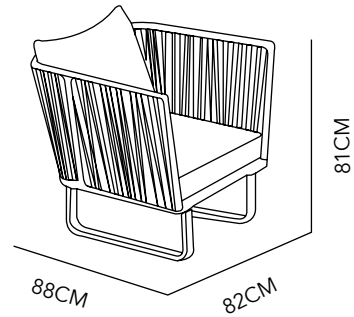

SET

ARM CHAIR

ALUMINIUM
100X90X59 CM
COLOR AS SEEN
ON IMAGE

SOFA

ALUMINIUM
240X90X59CM
COLOR AS SEEN
ON IMAGE

TABLE

ALUMINIUM
75X75CM
COLOR AS SEEN
ON IMAGE

OUTDOOR

CARIBE

SET

ARM CHAIR

ALUMINIUM,
OUTDOOR CANVAS
& WHICKER

88X82X81CM

COLOR AS SEEN
ON IMAGE

SOFA CHAIR

ALUMINIUM,
OUTDOOR CANVAS
& WHICKER

198X82X81CM

COLOR AS SEEN
ON IMAGE

TABLE

ALUMINIUM

75X75CM

COLOR AS SEEN
ON IMAGE

OUTDOOR

M A R E A