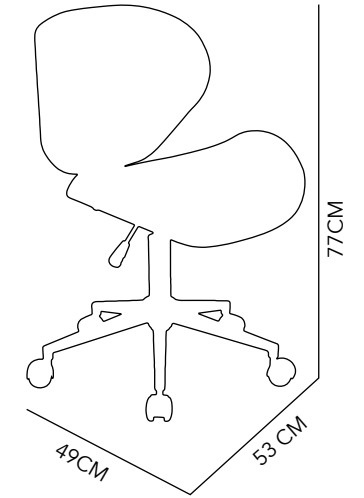

57X54X100 CM

BLACK, WHITE,
ESPRESSO & RED

CEO

CHAIR HB

CHROMED STEEL & LEATHERETTE

57X54X128CM

BLACK & WHITE

270

CEO

CHAIR LB

CHROMED STEEL & LEATHERETTE

57X54X100 CM

BLACK & WHITE

CORONEL

CHAIR

WOOD, CHROMED STEEL & LEATHERETTE

49X53X77 CM

WALNUT & BLACK

OFFICE

MARSHALL

CHAIR

WOOD, CHROMED STEEL & LEATHERETTE

55X46X88 CM

WALNUT & BLACK