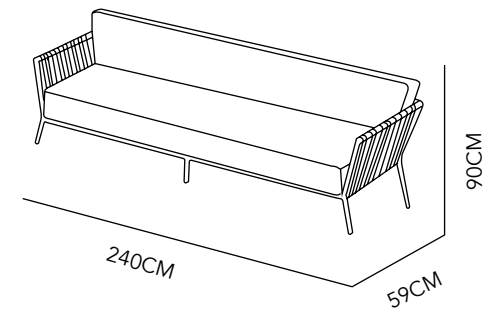

SET

ARM CHAIR

ALUMINIUM
100X90X59 CM
COLOR AS SEEN
ON IMAGE

SOFA

ALUMINIUM
240X90X59CM
COLOR AS SEEN
ON IMAGE

TABLE

ALUMINIUM
75X75CM
COLOR AS SEEN
ON IMAGE

OUTDOOR