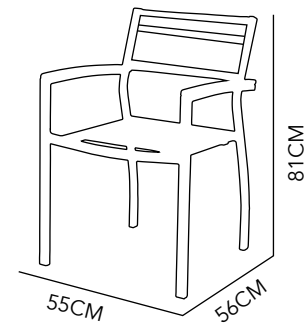

COLOR AS SEEN
ON IMAGE

TABLE 6 PLACES

ALUMINIUM &
POLYWOOD

150X80 CM

COLOR AS SEEN
ON IMAGE

FRESCO

CHAIR

ALUMINIUM &
POLYWOOD

SPECIAL ORDER
AVAILABLE UPON
REQUEST

OUTDOOR

224

ALCATRAZ

TABLE

ALUMINIUM &
GLASS
140 CM DIAM.
COLOR AS SEEN
ON IMAGE

NIZA

CHAIR

ALUMINIUM &
NYLON
55X56X81 CM
COLOR AS SEEN
ON IMAGE

FARGO

CHAIR SB

ALUMINIUM &
PVC
59X56X89 CM
ESPRESSO

225

CAPELLA

CHAIR

ALUMINIUM &
PVC
62X63X85 CM
WHITE