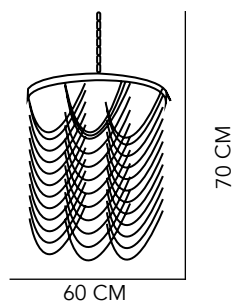

STEEL

40X170CM

COLOR AS SEEN
ON IMAGE

OAK PEARLS

CEILING LAMP

STEEL

60X70CM

COLOR AS SEEN
ON IMAGE