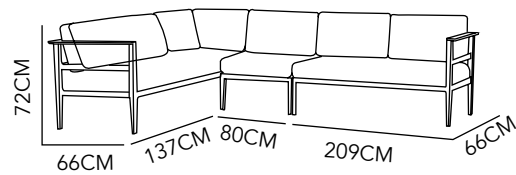

COLLECTION 2018

LOVE IS IN THE AIR

MEDITERRANIUM

SET

ALUMINIUM
137X355X72 CM
COLOR AS SEEN
ON IMAGE

TABLE

ALUMINIUM
120X60X30CM
COLOR AS SEEN
ON IMAGE

CANCUN

SET

ARM CHAIR

ALUMINIUM
100X90X59 CM
COLOR AS SEEN
ON IMAGE

SOFA

ALUMINIUM
240X90X59CM
COLOR AS SEEN
ON IMAGE

TABLE

ALUMINIUM
75X75CM
COLOR AS SEEN
ON IMAGE

OUTDOOR