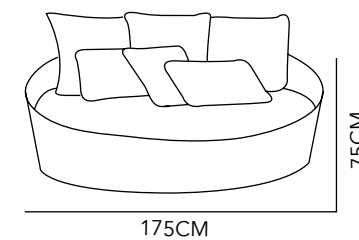

40X35X45 CM

BLACK & WHITE

M A R E A
LOUNGE

ALUMINIUM &
NEOPRENE
70X198X90 CM
COLOR AS SEEN
ON IMAGE

240

M A R E A
DAYBED

ALUMINIUM &
NEOPRENE
175X135X75 CM
GRAY

241