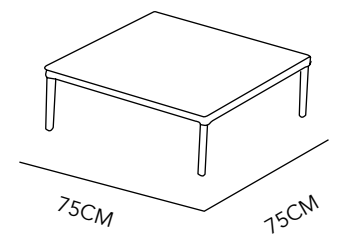

SET

ARM CHAIR

ALUMINIUM
100X90X59 CM
COLOR AS SEEN
ON IMAGE

SOFA

ALUMINIUM
240X90X59CM
COLOR AS SEEN
ON IMAGE

TABLE

ALUMINIUM
75X75CM
COLOR AS SEEN
ON IMAGE

OUTDOOR

198X82X81CM

COLOR AS SEEN
ON IMAGE

TABLE

ALUMINIUM

75X75CM

COLOR AS SEEN
ON IMAGE

OUTDOOR

M A R E A