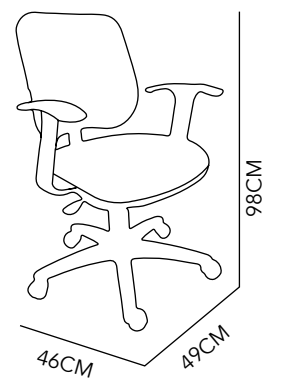

66X48X104 CM

BLACK

OFFICE

WARRIOR

CHAIR

NYLON & FABRIC

46X49X98CM

BLACK

NET

SIDE CHAIR

CHROMED STEEL
& LEATHERETTE

57X54X89 CM
BLACK & WHITE

276

CHAIR HB

CHROMED STEEL
& LEATHERETTE

57X54X128 CM
BLACK & WHITE