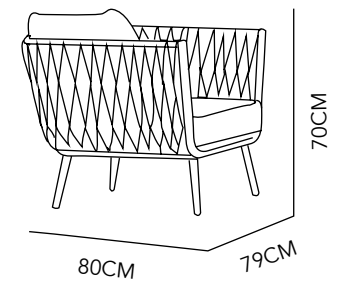

M A R E A

SET

ARM CHAIR

ALUMINIUM &
NEOPRENE

80X79X70CM

GRAY

SOFA CHAIR

ALUMINIUM &
NEOPRENE

197X79X70CM

GRAY

TABLE

ALUMINIUM

110X60X42

GRAY

OUTDOOR