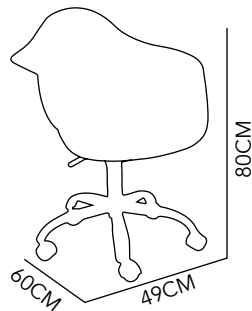

CHAIR LB

CHROMED STEEL
& LEATHERETTE

57X54X100 CM
BLACK & WHITE

277

S N O W

OFFICE CHAIR CB

POLYPROPYLENE
& CHROMED STEEL
60X49X80CM

BLACK, WHITE,
IVORY, GRAY,
ESPRESSO, RED,
ORANGE, BLUE,
GREEN, PINK,
PURPLE, YELLOW