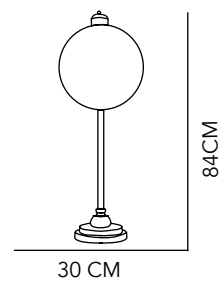

KRYSTAL

TABLE LAMP

STEEL
30X84CM
COLOR AS SEEN
ON IMAGE