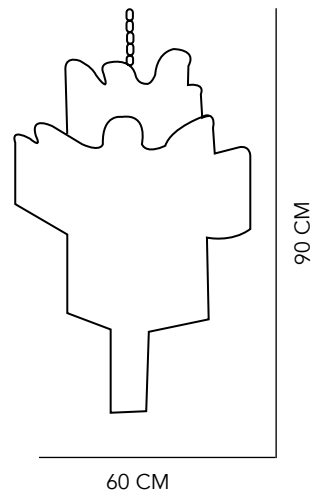

MATTY

CEILING LAMP

ALUMINIUM
& GLASS

60X90CM

COLOR AS SEEN
ON IMAGE