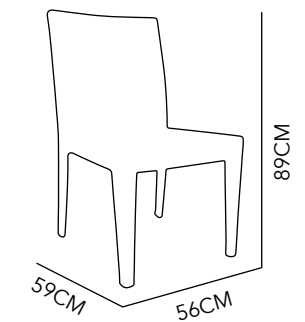

COLOR AS SEEN
ON IMAGE

TABLE 6 PLACES

ALUMINIUM &
POLYWOOD

150X80 CM

COLOR AS SEEN
ON IMAGE

FRESCO

CHAIR

ALUMINIUM &
POLYWOOD

SPECIAL ORDER
AVAILABLE UPON
REQUEST

OUTDOOR

224

ALCATRAZ

TABLE

ALUMINIUM &
GLASS
140 CM DIAM.
COLOR AS SEEN
ON IMAGE

NIZA

CHAIR

ALUMINIUM &
NYLON
55X56X81 CM
COLOR AS SEEN
ON IMAGE

FARGO

CHAIR SB

ALUMINIUM &
PVC
59X56X89 CM
ESPRESSO

225

CAPELLA

CHAIR

ALUMINIUM &
PVC
62X63X85 CM
WHITE