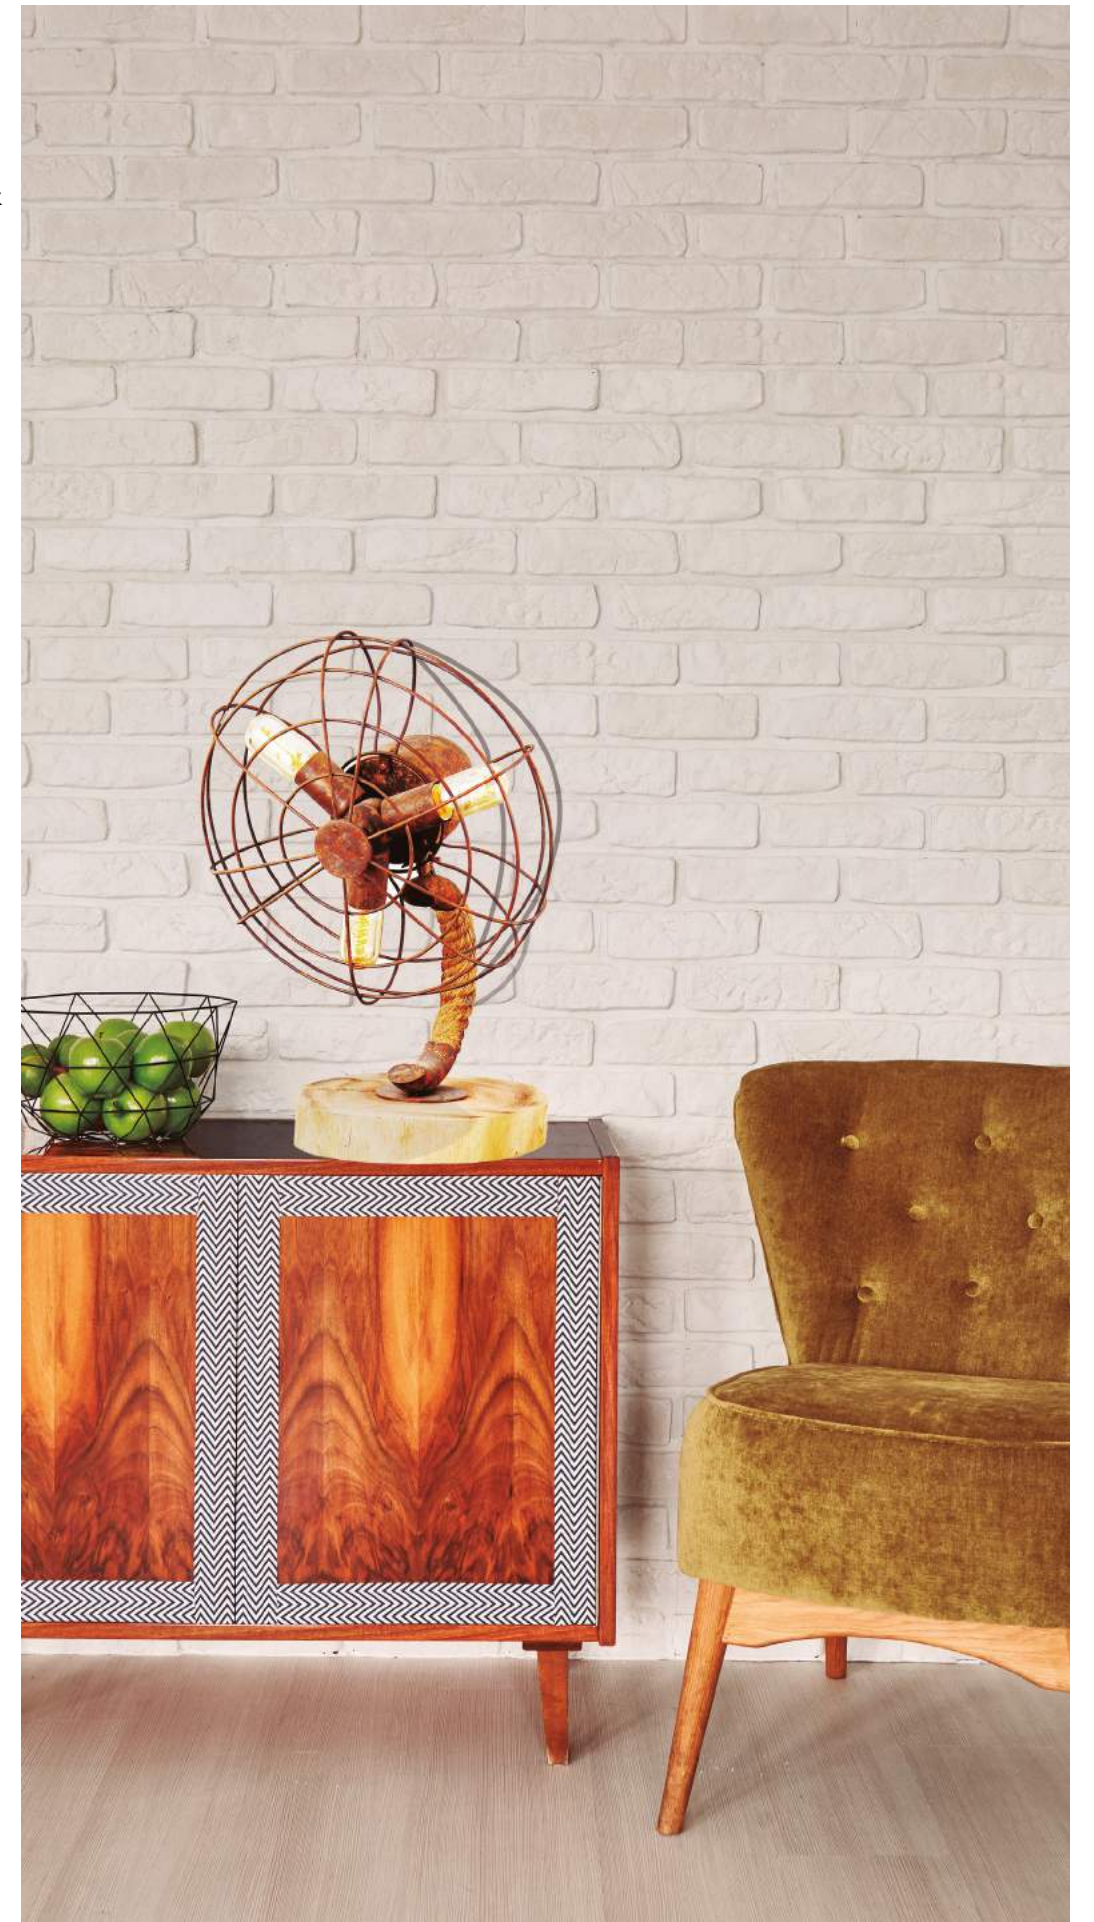

AVALON

WOOD, CORD &
STEEL

CEILING
LAMP

40 X 120 CM

TABLE
LAMP

36 X 60 CM

FLOOR
LAMP

50 X 180 CM