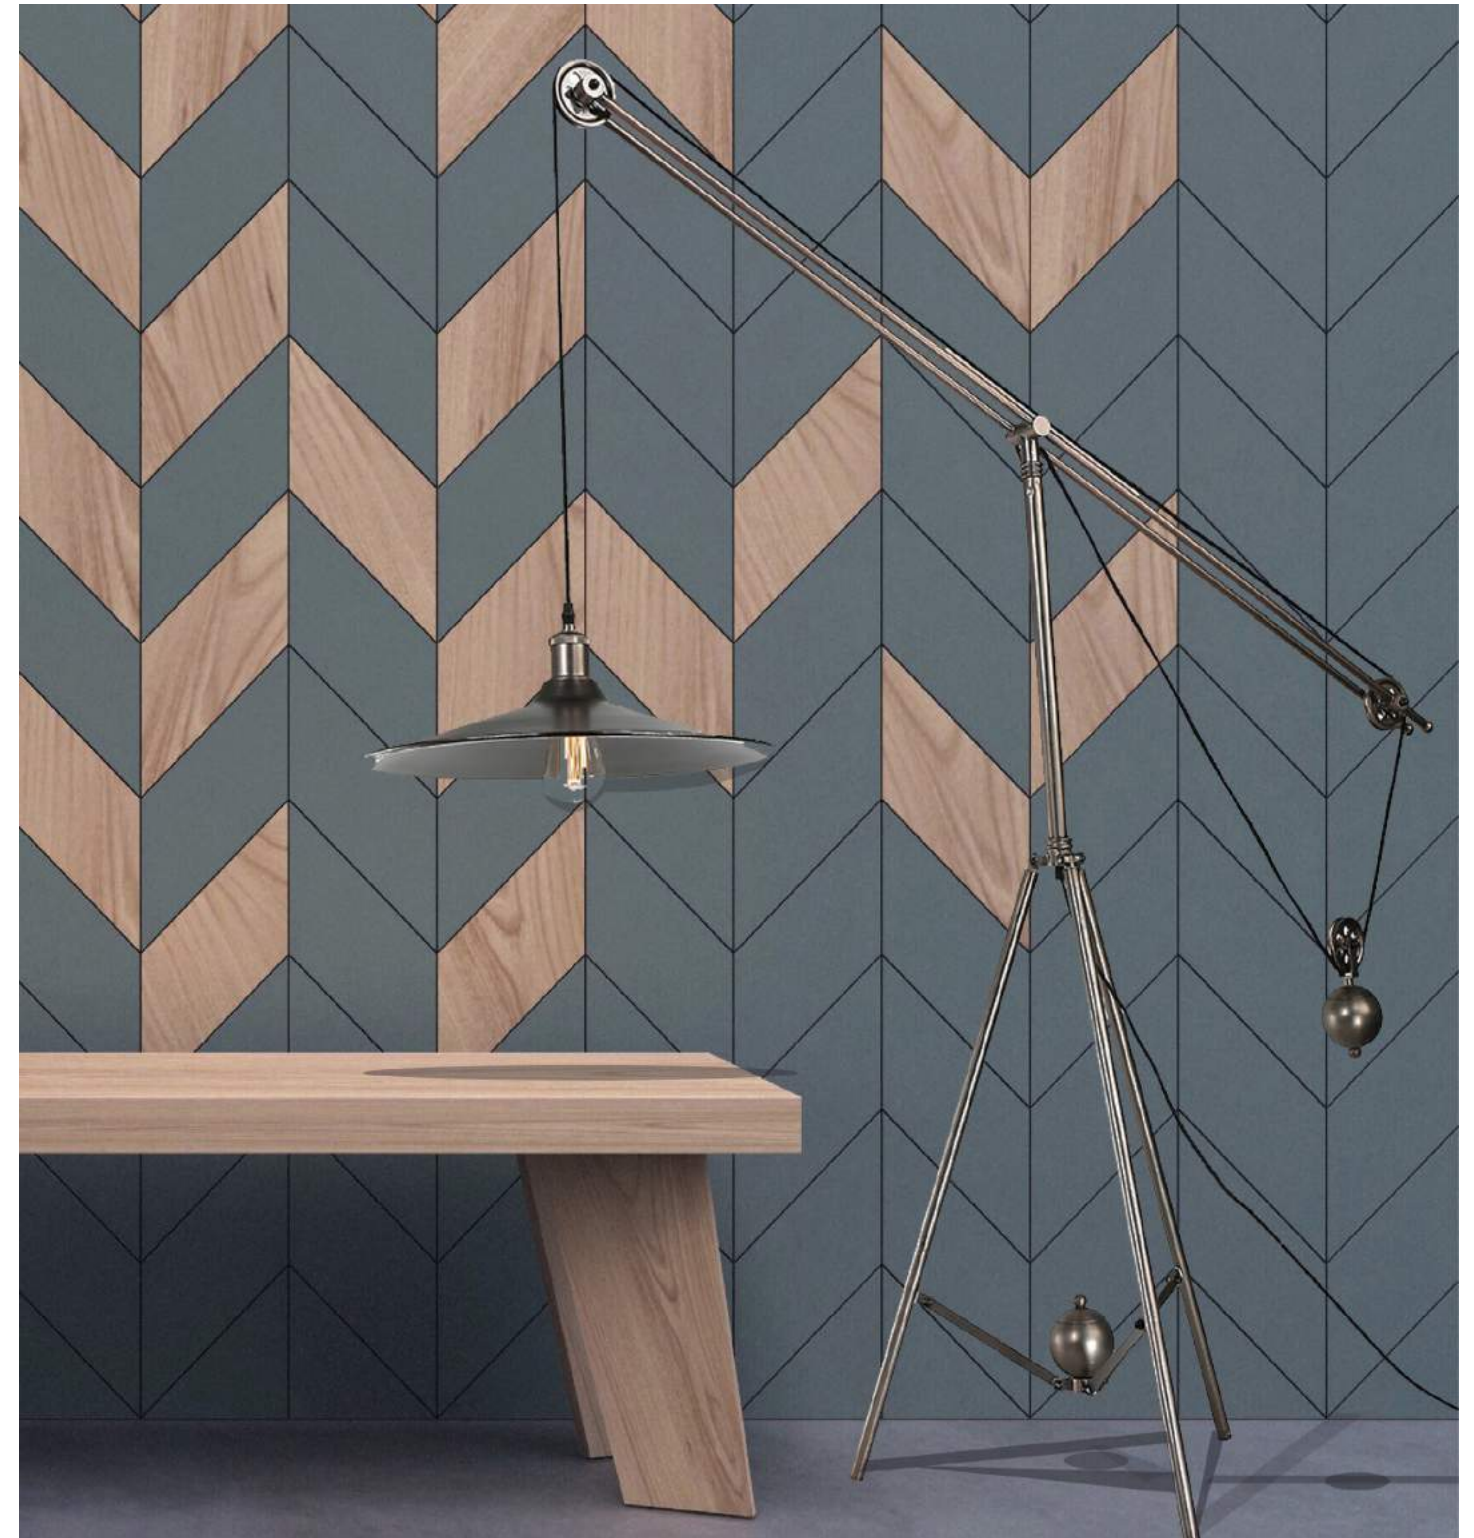

WALLACE

FLOOR LAMP

STEEL
156X50X160CM
COLOR AS SEEN
ON IMAGE

245