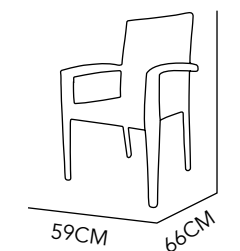

ARM
ALUMINIUM
80X81X70 CM
BLACK

217

ELEMENTAL

CHAIR

ALUMINIUM &
WHICKER

57X63X77 CM

COLOR AS SEEN
ON IMAGE

OUTDOOR

NORMANDIA

TABLE

ALUMINIUM &
GLASS

200X80 CM

COLOR AS SEEN
ON IMAGE

F A R G O

CHAIR CB
ALUMINIUM & PVC
59X66X89 CM
ESPRESSO

T U S C A N Y

TABLE 4 PLACES
ALUMINIUM & PVC
90x90x75 CM
ESPRESSO

TABLE 6 PLACES
ALUMINIUM & PVC
160x90x75 CM
ESPRESSO

TABLE 8 PLACES
ALUMINIUM & PVC
90x90x75 CM
ESPRESSO

FRESCO

TABLE 4 PLACES

ALUMINIUM &
POLYWOOD

80X80 CM