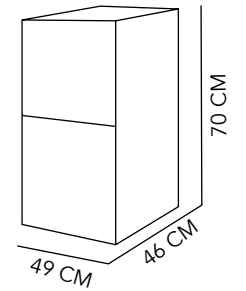

284

FILE

VERTICAL

PLASTIC LAMINATED
UP TO 4 DRAWERS

49X46X70 CM
49X55X101 CM
49X55X126 CM

ANY COLOR

OFFICE

FILE