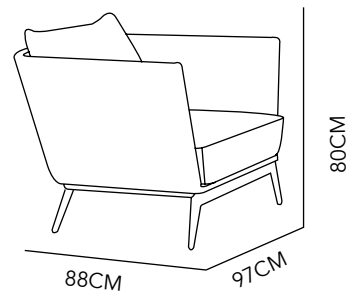

198X82X81CM

COLOR AS SEEN
ON IMAGE

TABLE

ALUMINIUM

75X75CM

COLOR AS SEEN
ON IMAGE

OUTDOOR

M A R E A

SET

ARM CHAIR

ALUMINIUM &
NEOPRENE

80X79X70CM

GRAY

SOFA CHAIR

ALUMINIUM &
NEOPRENE

197X79X70CM

GRAY

TABLE

ALUMINIUM

110X60X42

GRAY

OUTDOOR

VENICE

SET

ARM CHAIR

ALUMINIUM
& PVC

97X88X80CM

COLOR AS SEEN
ON IMAGE

SOFA CHAIR

ALUMINIUM
& PVC

220x88x80CM

COLOR AS SEEN
ON IMAGE