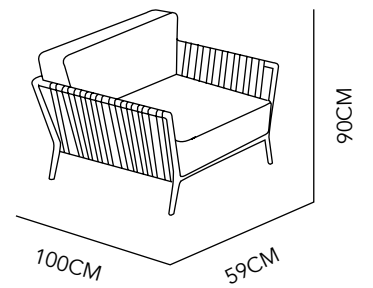

COLLECTION 2018

LOVE IS IN THE AIR

MEDITERRANIUM

SET

ALUMINIUM
137X355X72 CM
COLOR AS SEEN
ON IMAGE

TABLE

ALUMINIUM
120X60X30CM
COLOR AS SEEN
ON IMAGE

CANCUN

SET

ARM CHAIR

ALUMINIUM
100X90X59 CM
COLOR AS SEEN
ON IMAGE

SOFA

ALUMINIUM
240X90X59CM
COLOR AS SEEN
ON IMAGE

TABLE

ALUMINIUM
75X75CM
COLOR AS SEEN
ON IMAGE

OUTDOOR