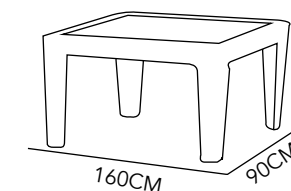

TABLE 4 PLACES
ALUMINIUM & PVC
90x90x75 CM
ESPRESSO

TABLE 6 PLACES
ALUMINIUM & PVC
160x90x75 CM
ESPRESSO

TABLE 8 PLACES
ALUMINIUM & PVC
90x90x75 CM
ESPRESSO

FRESCO

TABLE 4 PLACES

ALUMINIUM &
POLYWOOD

80X80 CM

COLOR AS SEEN
ON IMAGE

TABLE 6 PLACES

ALUMINIUM &
POLYWOOD

150X80 CM

COLOR AS SEEN
ON IMAGE

FRESCO

CHAIR

ALUMINIUM &
POLYWOOD