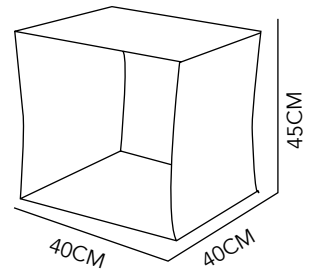

T W E E T

TABLE

ALUMINIUM

71X60 (DIAM)CM

WHITE

T E N E R I F E

CHAIR

ALUMINIUM & PVC

56X59X90CM

ESPRESSO

OUTDOOR

P A L M S

SIDE TABLE

PVC

45X40X45CM

ESPRESSO

2 3 4

2 3 5