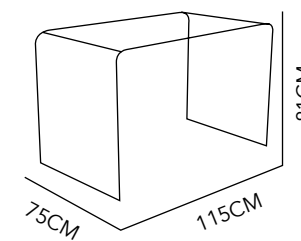

GLASS

75X115X81CM

CLEAR

281

282

KINGDOM

DESK

WOOD