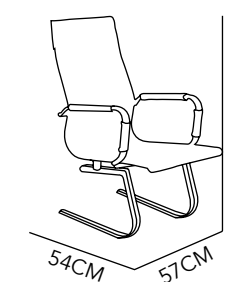

57X54X128CM

BLACK, WHITE,
ESPRESSO, GRAY
& RED

CHAIR LB

CHROMED STEEL &
LEATHERETTE

57X54X100 CM

BLACK, WHITE,
ESPRESSO & RED

CHAIR LB

CHROMED STEEL &
LEATHERETTE

57X54X100 CM

BLACK, WHITE,
ESPRESSO & RED

CEO

CHAIR HB

CHROMED STEEL & LEATHERETTE

57X54X128CM

BLACK & WHITE

270