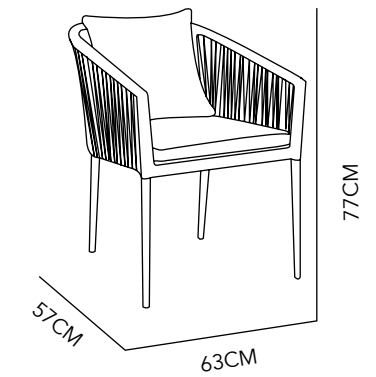

197X79X70 CM

GRAY

MORELI

SOFA
ALUMINIUM
203X81X70CM
BLACK

216

MORELI

TABLE
ALUMINIUM
110X60X40 CM
BLACK

MORELI

ARM
ALUMINIUM
80X81X70 CM
BLACK

217

ELEMENTAL

CHAIR

ALUMINIUM &
WHICKER

57X63X77 CM

COLOR AS SEEN
ON IMAGE

OUTDOOR

NORMANDIA

TABLE

ALUMINIUM &
GLASS

200X80 CM

COLOR AS SEEN
ON IMAGE

F A R G O

CHAIR CB
ALUMINIUM & PVC
59X66X89 CM
ESPRESSO

T U S C A N Y