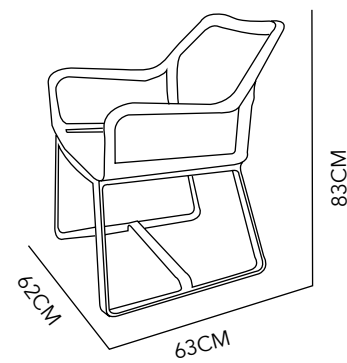

SPECIAL ORDER
AVAILABLE UPON
REQUEST

OUTDOOR

224

ALCATRAZ

TABLE

ALUMINIUM &
GLASS
140 CM DIAM.
COLOR AS SEEN
ON IMAGE

NIZA

CHAIR

ALUMINIUM &
NYLON
55X56X81 CM
COLOR AS SEEN
ON IMAGE

FARGO

CHAIR SB

ALUMINIUM &
PVC
59X56X89 CM
ESPRESSO

225

CAPELLA

CHAIR

ALUMINIUM &
PVC
62X63X85 CM
WHITE

←BALANDRA

CHAIR

ALUMINIUM &
PVC
62X63X83 CM
WHITE

D Y L A N
CHAIR
ALUMINIUM &
WHICKER
55X61X89CM
WHITE & GRAY

S O R R E N T O
CHAIR
POLYPROPYLENE WITH
UV PROTECTION
58X58X89 CM
GRAY

D O V E
CHAIR
ALUMINIUM
55X58X80 CM
WHITE