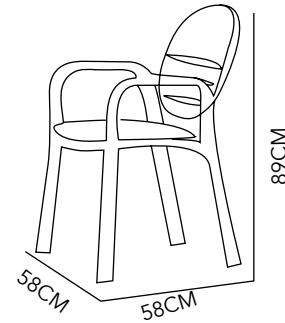

ALUMINIUM &
NYLON
55X56X81 CM
COLOR AS SEEN
ON IMAGE

FARGO

CHAIR SB

ALUMINIUM &
PVC
59X56X89 CM
ESPRESSO

225

CAPELLA

CHAIR

ALUMINIUM &
PVC
62X63X85 CM
WHITE

←BALANDRA

CHAIR

ALUMINIUM &
PVC
62X63X83 CM
WHITE

D Y L A N
CHAIR
ALUMINIUM &
WHICKER
55X61X89CM
WHITE & GRAY

S O R R E N T O
CHAIR
POLYPROPYLENE WITH
UV PROTECTION
58X58X89 CM
GRAY

D O V E
CHAIR
ALUMINIUM
55X58X80 CM
WHITE

T U R N
CHAIR
POLYPROPYLENE
57X46X83CM
BROWN

230

ROQUETA →

CHAIR

ALUMINIUM &
POLYWOOD

57X63X77 CM

COLOR AS SEEN
ON IMAGE

TABLE

ALUMINIUM &
POLYWOOD

50 CM (DIAM)

COLOR AS SEEN
ON IMAGE

LEVANTO

CHAIR

ALUMINIUM &
PVC

52X46X76 CM

CARAMEL