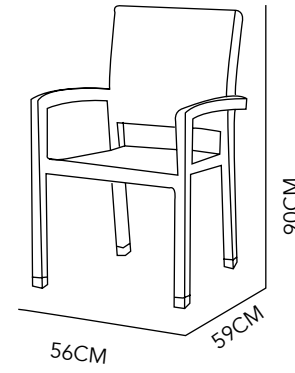

BAR STOOL

ALUMINIUM
& WHICKER
57X60X115 CM
COLOR AS SEEN
ON IMAGE

2 3 3

T W E E T

TABLE

ALUMINIUM

71X60 (DIAM)CM

WHITE

T E N E R I F E

CHAIR

ALUMINIUM & PVC

56X59X90CM

ESPRESSO

OUTDOOR

P A L M S

SIDE TABLE