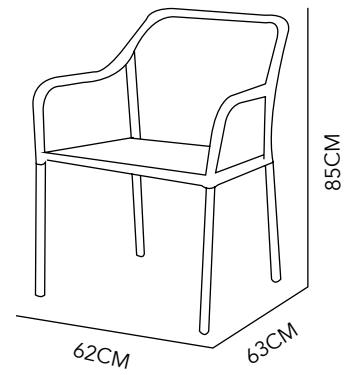

COLOR AS SEEN
ON IMAGE

TABLE 6 PLACES

ALUMINIUM &
POLYWOOD

150X80 CM

COLOR AS SEEN
ON IMAGE

FRESCO

CHAIR

ALUMINIUM &
POLYWOOD

SPECIAL ORDER
AVAILABLE UPON
REQUEST

OUTDOOR

224

ALCATRAZ

TABLE

ALUMINIUM &
GLASS
140 CM DIAM.
COLOR AS SEEN
ON IMAGE

NIZA

CHAIR

ALUMINIUM &
NYLON
55X56X81 CM
COLOR AS SEEN
ON IMAGE

FARGO

CHAIR SB

ALUMINIUM &
PVC
59X56X89 CM
ESPRESSO

225

CAPELLA

CHAIR

ALUMINIUM &
PVC
62X63X85 CM
WHITE

←BALANDRA

CHAIR

ALUMINIUM &
PVC
62X63X83 CM
WHITE

D Y L A N
CHAIR
ALUMINIUM &
WHICKER
55X61X89CM
WHITE & GRAY

S O R R E N T O
CHAIR
POLYPROPYLENE WITH
UV PROTECTION
58X58X89 CM
GRAY

D O V E
CHAIR
ALUMINIUM
55X58X80 CM
WHITE