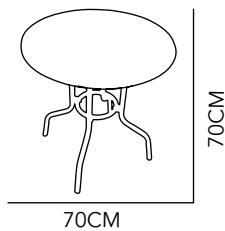

T U R N
CHAIR
POLYPROPYLENE
57X46X83CM
BROWN

230

ROQUETA →

CHAIR

ALUMINIUM &
POLYWOOD

57X63X77 CM

COLOR AS SEEN
ON IMAGE

TABLE

ALUMINIUM &
POLYWOOD

50 CM (DIAM)

COLOR AS SEEN
ON IMAGE

LEVANTO

CHAIR

ALUMINIUM &
PVC

52X46X76 CM

CARAMEL

231

SUNBRO

CHAIR

ALUMINIUM
& NYLON
57X58X83CM
ESPRESSO

2 3 2

TABLE

ALUMINIUM
& NYLON
70X70 CM
ESPRESSO

ELEMENTAL

BAR STOOL

ALUMINIUM
& WHICKER
57X60X115 CM
COLOR AS SEEN
ON IMAGE

2 3 3

T W E E T

TABLE

ALUMINIUM

71X60 (DIAM)CM

WHITE