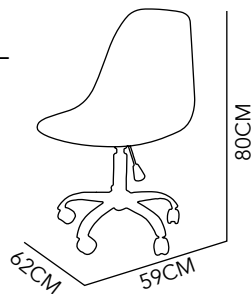

S N O W

OFFICE CHAIR SB

POLYPROPYLENE
& CHROMED STEEL
59X62X80CM

BLACK, WHITE,
IVORY, GRAY,
ESPRESSO, RED,
ORANGE, BLUE,
GREEN, PINK,
PURPLE, YELLOW

278