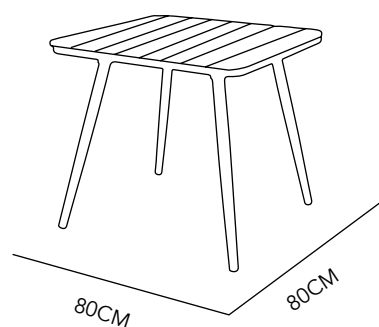

TABLE 4 PLACES
ALUMINIUM & PVC
90x90x75 CM
ESPRESSO

TABLE 6 PLACES
ALUMINIUM & PVC
160x90x75 CM
ESPRESSO

TABLE 8 PLACES
ALUMINIUM & PVC
90x90x75 CM
ESPRESSO

FRESCO

TABLE 4 PLACES

ALUMINIUM &
POLYWOOD

80X80 CM

COLOR AS SEEN
ON IMAGE

TABLE 6 PLACES

ALUMINIUM &
POLYWOOD

150X80 CM

COLOR AS SEEN
ON IMAGE

FRESCO

CHAIR

ALUMINIUM &
POLYWOOD

SPECIAL ORDER
AVAILABLE UPON
REQUEST

OUTDOOR

224

ALCATRAZ

TABLE

ALUMINIUM &
GLASS
140 CM DIAM.
COLOR AS SEEN
ON IMAGE

NIZA

CHAIR