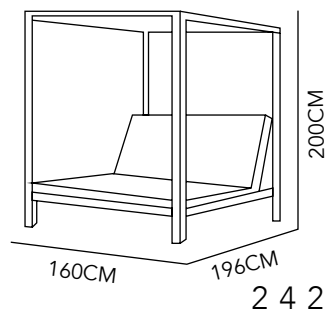

BORA BORA

SUN LOUNGE

ALUMINIUM
160X196X200 CM
BLACK