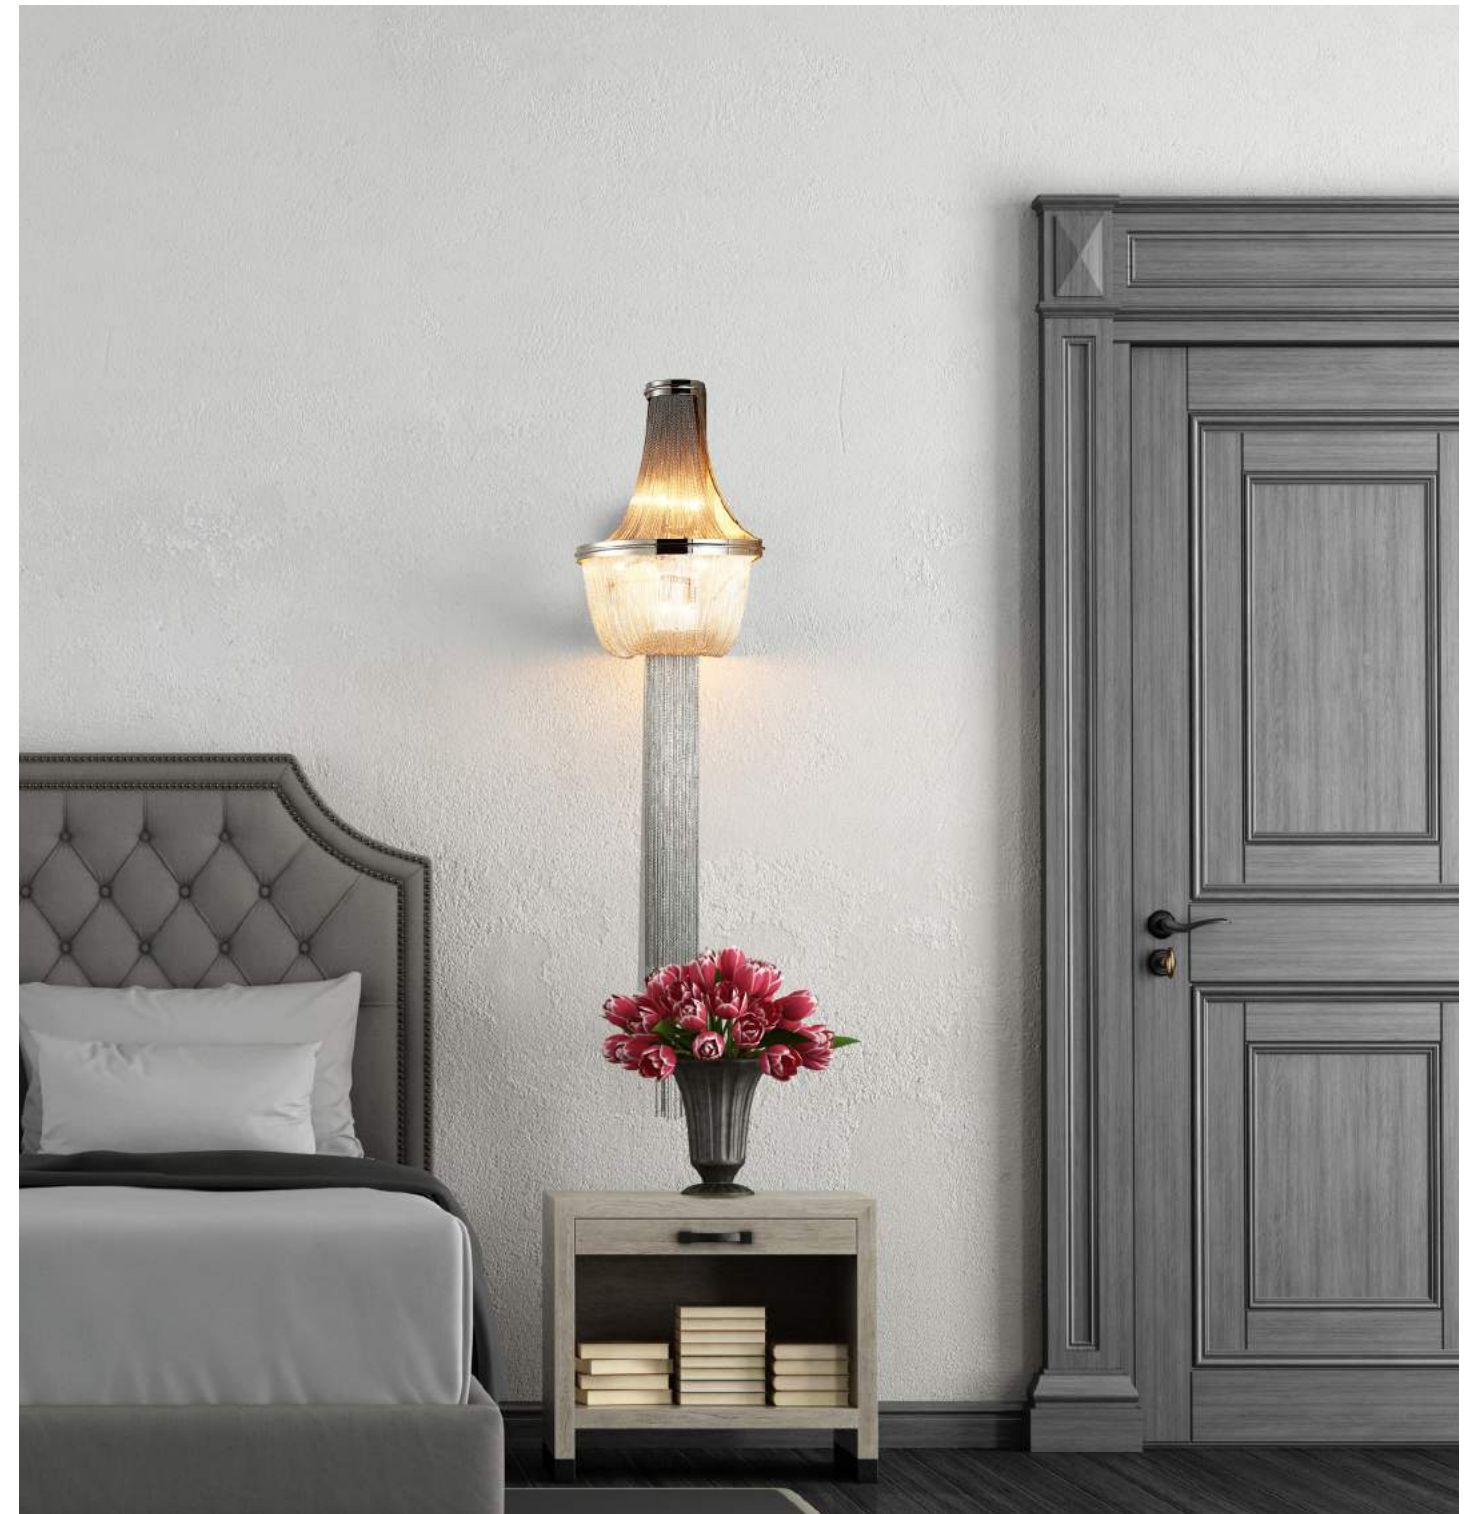

PERCEVAL

WALL LAMP

STEEL

34X17X48CM

COLOR AS SEEN
ON IMAGE

263