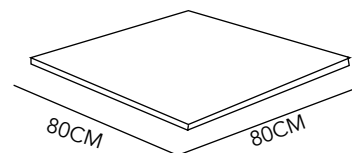

ALUMINIUM &
GLASS
160X90 CM
COLOR AS SEEN
ON IMAGE

EXTERNAL BASE

STEEL
64X50X13 CM
GRAY

EXTERNAL COVER

STEEL
80X80 CM
GRAY

237

TUSCANY

CHAIR