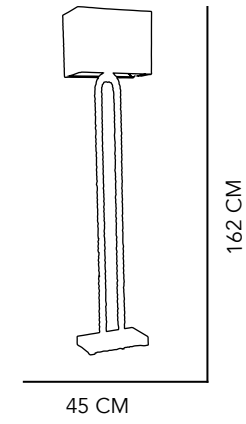

85 CM

247

**MARSELLA
CHANDELIER.**

CEILING LAMP

CORD

90X105CM

COLOR AS SEEN
ON IMAGE

248

AVALON

WOOD, CORD &
STEEL

CEILING
LAMP

40 X 120 CM

TABLE
LAMP

36 X 60 CM

FLOOR
LAMP

50 X 180 CM

253

254

TIE

FLOOR LAMP

CORD & FABRIC
45X162CM
COLOR AS SEEN
ON IMAGE

TABLE LAMP

CORD & FABRIC
35X70CM
COLOR AS SEEN
ON IMAGE

255

BORISLAV

CEILING LAMP

STEEL
88X98CM

98 CM

88 CM

TABLE LAMP

STEEL
50X80CM

80 CM