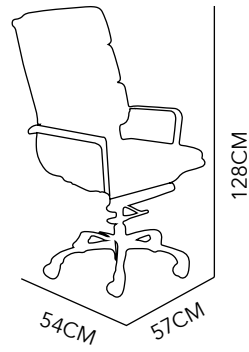

57X54X128CM

BLACK, WHITE,
ESPRESSO, GRAY
& RED

CHAIR LB

CHROMED STEEL &
LEATHERETTE

57X54X100 CM

BLACK, WHITE,
ESPRESSO & RED

CHAIR LB

CHROMED STEEL &
LEATHERETTE

57X54X100 CM

BLACK, WHITE,
ESPRESSO & RED

CEO

CHAIR HB

CHROMED STEEL & LEATHERETTE

57X54X128CM

BLACK & WHITE

270

CEO

CHAIR LB

CHROMED STEEL & LEATHERETTE

57X54X100 CM

BLACK & WHITE

CORONEL

CHAIR

WOOD, CHROMED STEEL & LEATHERETTE