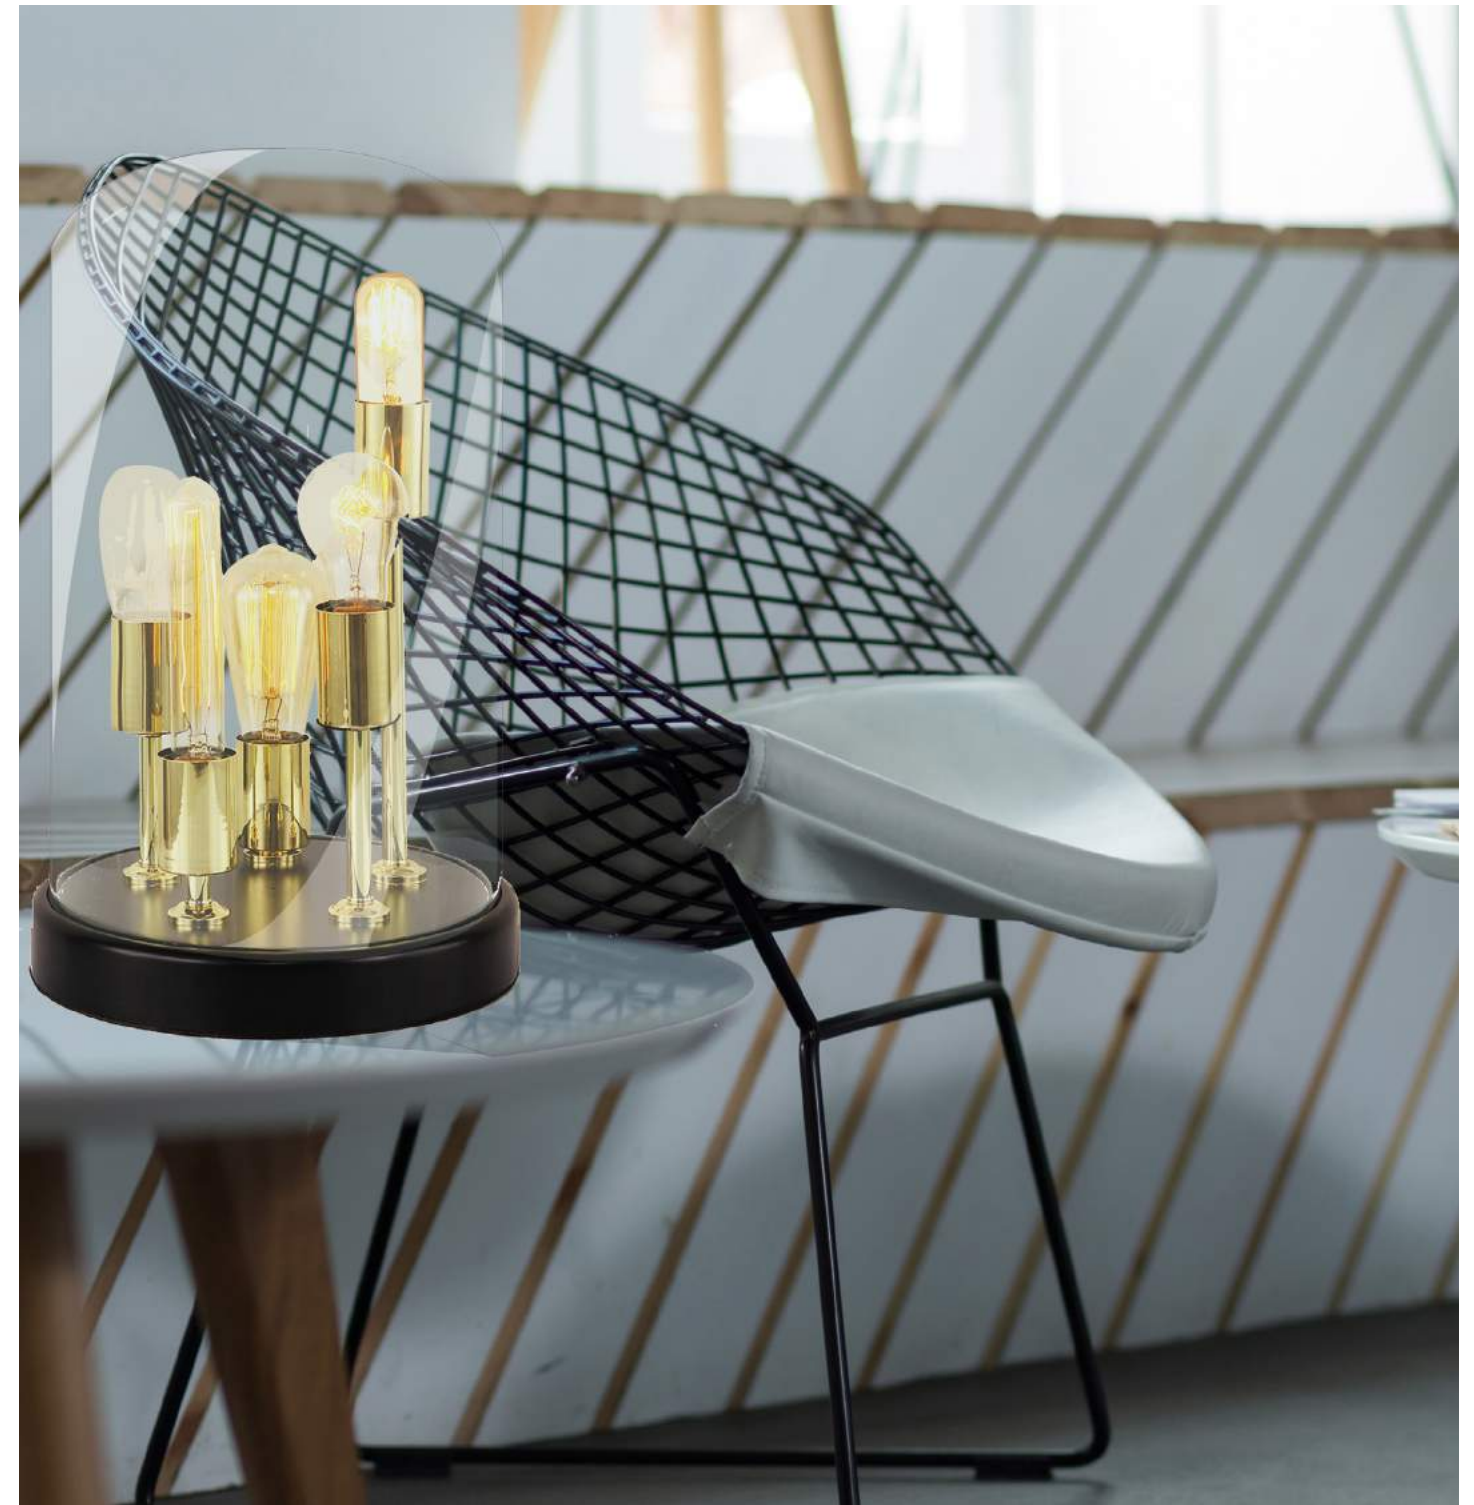

PIERS

TABLE LAMP

GLASS &
ALUMINUM

27X45CM

COLOR AS SEEN
ON IMAGE

257