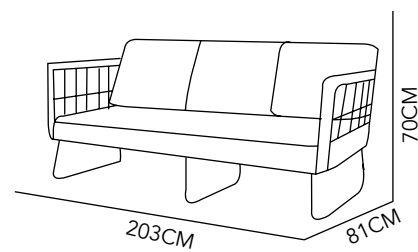

197X79X70 CM

GRAY

MORELI

SOFA
ALUMINIUM
203X81X70CM
BLACK

216

MORELI

TABLE
ALUMINIUM
110X60X40 CM
BLACK

MORELI

ARM
ALUMINIUM
80X81X70 CM
BLACK

217

ELEMENTAL

CHAIR

ALUMINIUM &
WHICKER

57X63X77 CM

COLOR AS SEEN
ON IMAGE

OUTDOOR