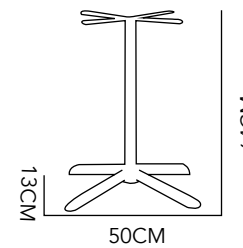

EXTERNAL BASE

STEEL
64X50X13 CM
GRAY