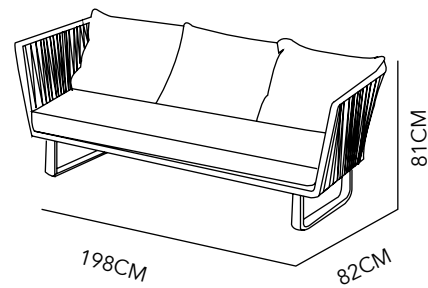

SET

ARM CHAIR

ALUMINIUM
100X90X59 CM
COLOR AS SEEN
ON IMAGE

SOFA

ALUMINIUM
240X90X59CM
COLOR AS SEEN
ON IMAGE

TABLE

ALUMINIUM
75X75CM
COLOR AS SEEN
ON IMAGE

OUTDOOR

CARIBE

SET

ARM CHAIR

ALUMINIUM,
OUTDOOR CANVAS
& WHICKER

88X82X81CM

COLOR AS SEEN
ON IMAGE

SOFA CHAIR

ALUMINIUM,
OUTDOOR CANVAS
& WHICKER

198X82X81CM

COLOR AS SEEN
ON IMAGE

TABLE

ALUMINIUM

75X75CM

COLOR AS SEEN
ON IMAGE

OUTDOOR

M A R E A