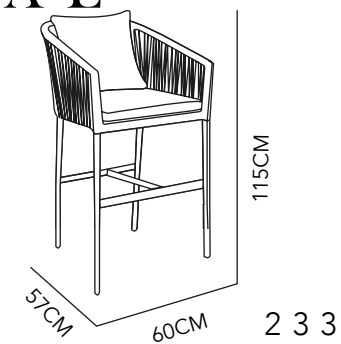

ALUMINIUM &
POLYWOOD

50 CM (DIAM)

COLOR AS SEEN
ON IMAGE

LEVANTO

CHAIR

ALUMINIUM &
PVC

52X46X76 CM

CARAMEL

231

SUNBRO

CHAIR

ALUMINIUM
& NYLON
57X58X83CM
ESPRESSO

2 3 2

TABLE

ALUMINIUM
& NYLON
70X70 CM
ESPRESSO

ELEMENTAL

BAR STOOL

ALUMINIUM
& WHICKER
57X60X115 CM
COLOR AS SEEN
ON IMAGE

2 3 3

T W E E T

TABLE

ALUMINIUM

71X60 (DIAM)CM

WHITE