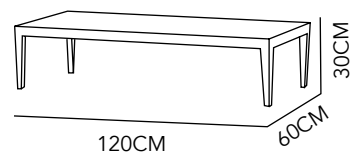

COLLECTION 2018

LOVE IS IN THE AIR

MEDITERRANIUM

SET

ALUMINIUM
137X355X72 CM
COLOR AS SEEN
ON IMAGE

TABLE

ALUMINIUM
120X60X30CM
COLOR AS SEEN
ON IMAGE

CANCUN