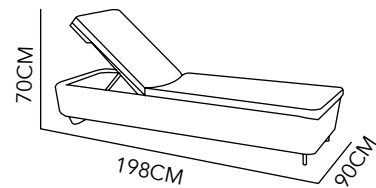

40X35X45 CM

BLACK & WHITE

M A R E A
LOUNGE

ALUMINIUM &
NEOPRENE
70X198X90 CM
COLOR AS SEEN
ON IMAGE

240

M A R E A
DAYBED

ALUMINIUM &
NEOPRENE
175X135X75 CM
GRAY

241