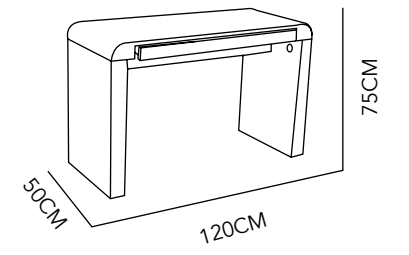

HORIZONTAL

PLASTIC LAMINATED
UP TO 4 DRAWERS

80X46X75 CM
80X46X101 CM
80X46X126 CM

ANY COLOR

285

CANA

DESK

MDF GLOSSY
120X50X75CM
WHITE