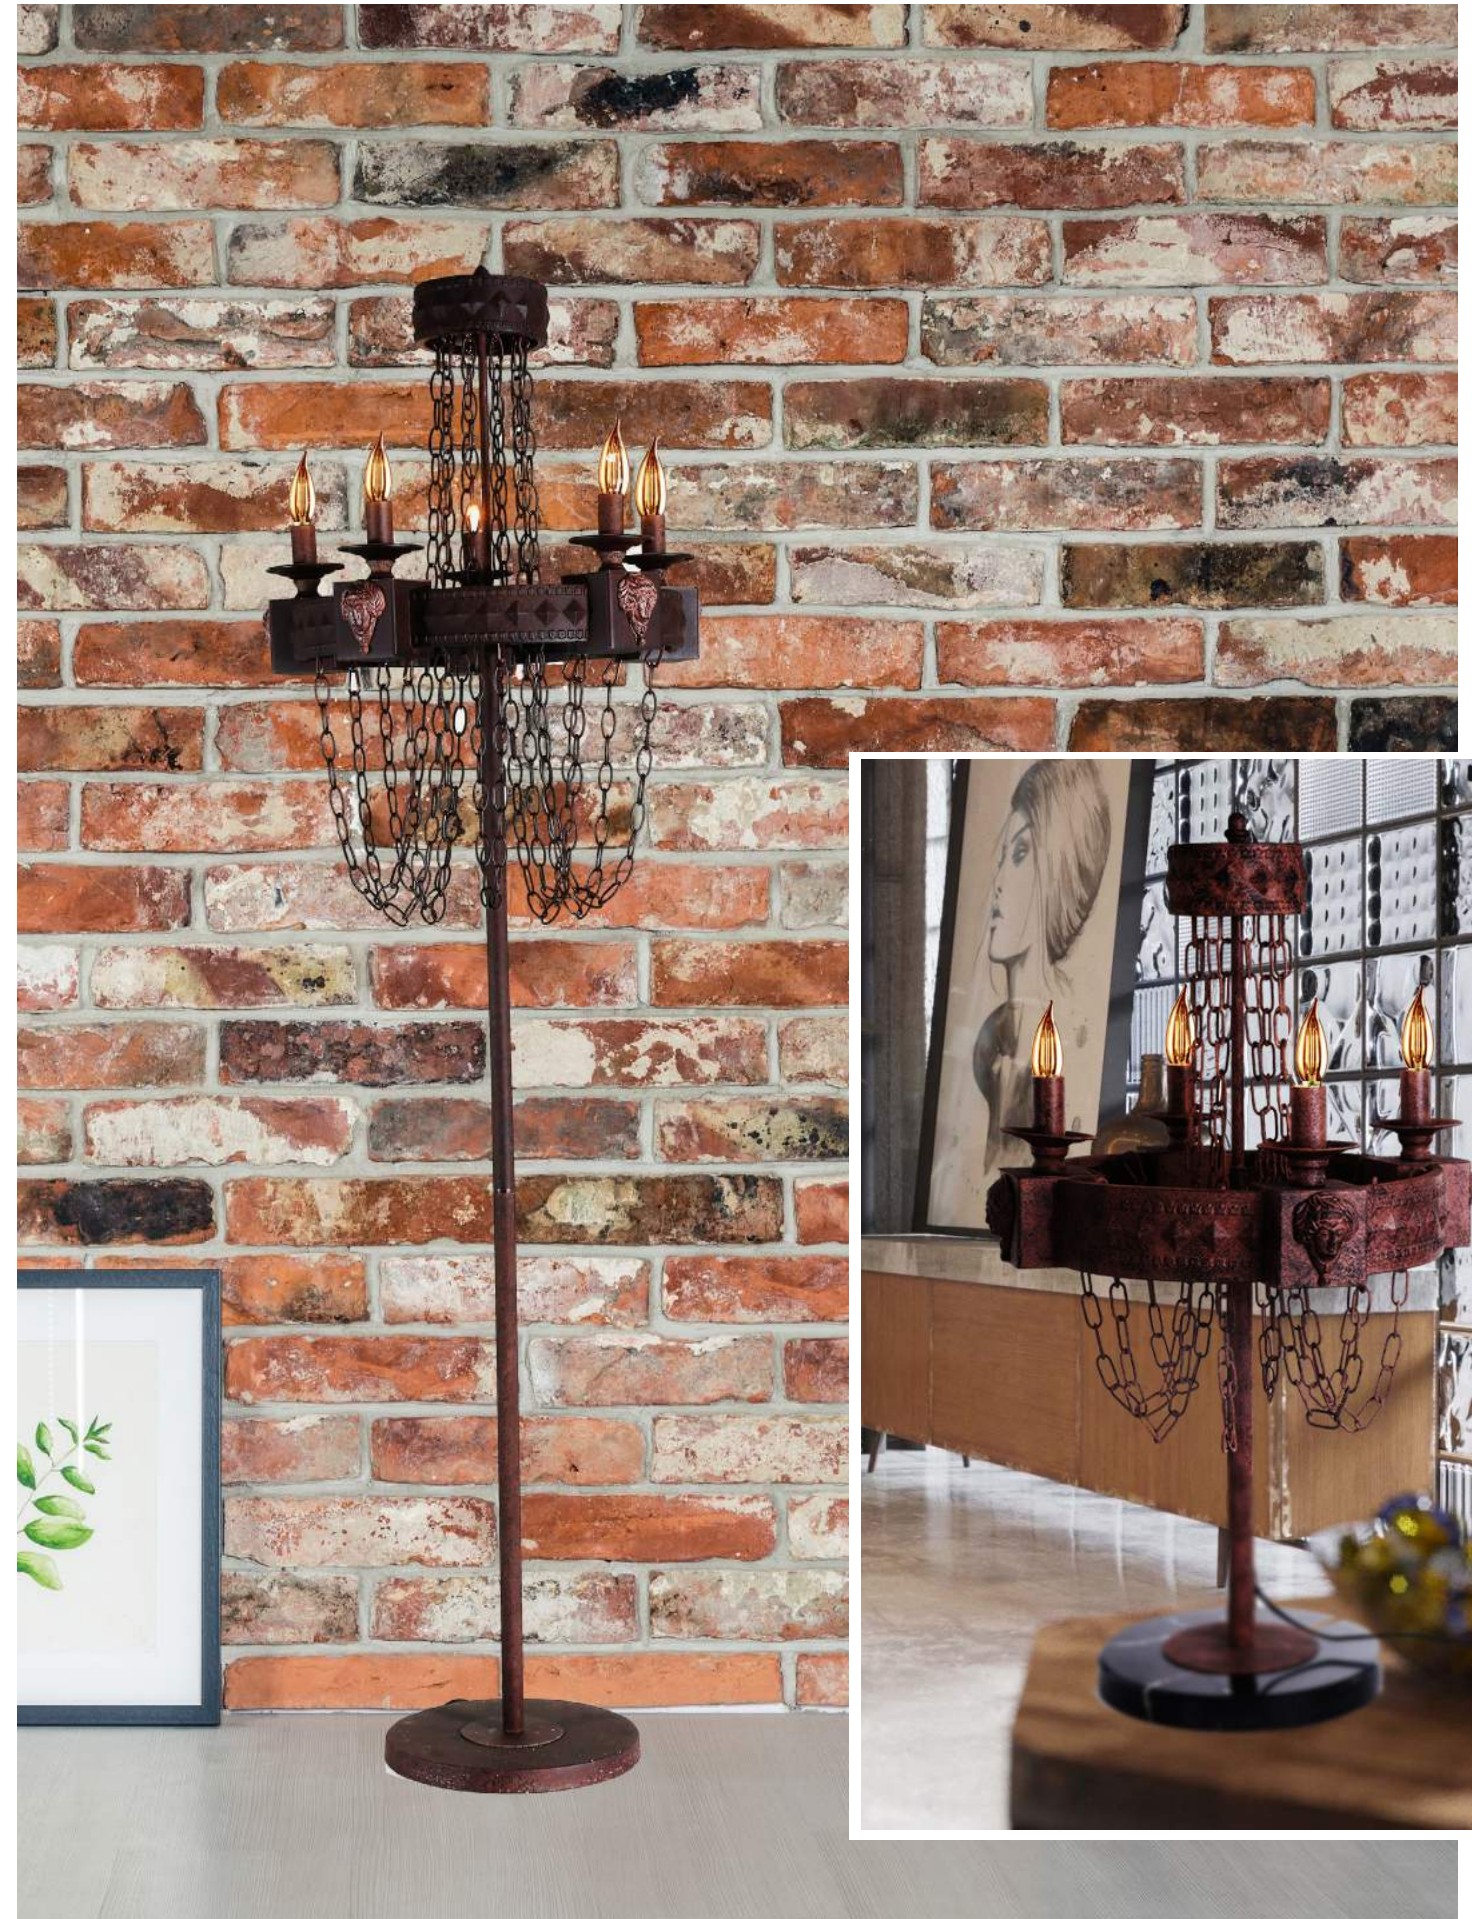

BORISLAV

CEILING LAMP

STEEL
88X98CM

98 CM

88 CM

TABLE LAMP

STEEL
50X80CM

80 CM

50 CM

FLOOR LAMP

STEEL
55X170CM

170 CM

55 CM

COLOR AS
SEEN ON
IMAGE

THIMOTY

CEILING LAMP