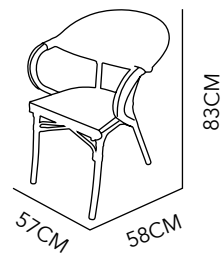

SUNBRO

CHAIR

ALUMINIUM
& NYLON
57X58X83CM
ESPRESSO