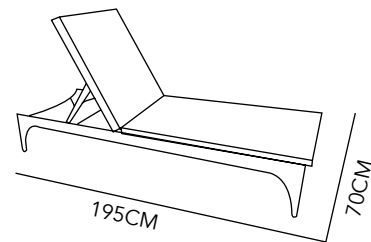

TUSCANY

CHAIR

ALUMINIUM
& PVC

195x70CM

ESPRESSO

238

SIDE TABLE

ALUMINIUM
& PVC

40X40X40 CM

ESPRESSO