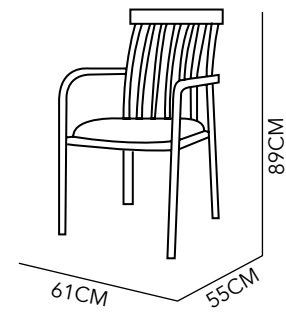

ALUMINIUM &
NYLON
55X56X81 CM
COLOR AS SEEN
ON IMAGE

FARGO

CHAIR SB

ALUMINIUM &
PVC
59X56X89 CM
ESPRESSO

225

CAPELLA

CHAIR

ALUMINIUM &
PVC
62X63X85 CM
WHITE

←BALANDRA

CHAIR

ALUMINIUM &
PVC
62X63X83 CM
WHITE

D Y L A N
CHAIR
ALUMINIUM &
WHICKER
55X61X89CM
WHITE & GRAY

S O R R E N T O
CHAIR
POLYPROPYLENE WITH
UV PROTECTION
58X58X89 CM
GRAY

D O V E
CHAIR
ALUMINIUM
55X58X80 CM
WHITE