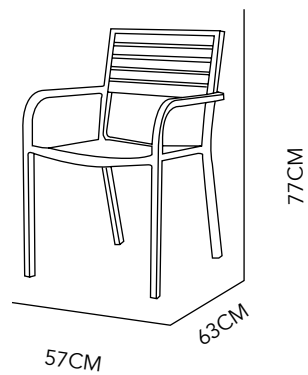

←BALANDRA

CHAIR

ALUMINIUM &
PVC
62X63X83 CM
WHITE

D Y L A N
CHAIR
ALUMINIUM &
WHICKER
55X61X89CM
WHITE & GRAY

S O R R E N T O
CHAIR
POLYPROPYLENE WITH
UV PROTECTION
58X58X89 CM
GRAY

D O V E
CHAIR
ALUMINIUM
55X58X80 CM
WHITE

T U R N
CHAIR
POLYPROPYLENE
57X46X83CM
BROWN

230

ROQUETA →

CHAIR

ALUMINIUM &
POLYWOOD

57X63X77 CM

COLOR AS SEEN
ON IMAGE

TABLE

ALUMINIUM &
POLYWOOD

50 CM (DIAM)

COLOR AS SEEN
ON IMAGE

LEVANTO

CHAIR

ALUMINIUM &
PVC

52X46X76 CM

CARAMEL