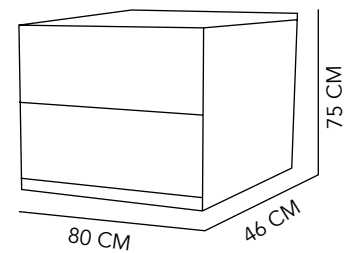

EURODESK

DESK

PLASTIC LAMINATED
&
STEEL

ANY SIZE
ANY COLOR

STATION

WORK ISLAND

PLASTIC LAMINATED
&
STEEL

ANY SIZE
ANY COLOR

284

FILE

VERTICAL

PLASTIC LAMINATED
UP TO 4 DRAWERS

49X46X70 CM
49X55X101 CM
49X55X126 CM

ANY COLOR

OFFICE

FILE

HORIZONTAL

PLASTIC LAMINATED
UP TO 4 DRAWERS

80X46X75 CM
80X46X101 CM
80X46X126 CM

ANY COLOR

285