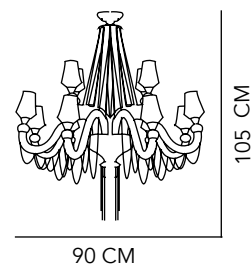

55 CM

FLOOR LAMP

CORD & FABRIC
45x156CM
COLOR AS
SEEN ON IMAGE

156 CM

246

HEMP CHANDELIER

CEILING LAMP

CORD
80X85CM
COLOR AS SEEN
ON IMAGE

85 CM

247

**MARSELLA
CHANDELIER.**

CEILING LAMP

CORD

90X105CM

COLOR AS SEEN
ON IMAGE

248