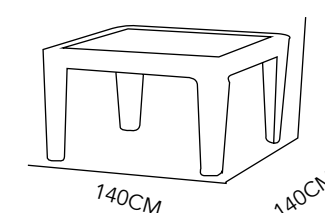

TABLE 4 PLACES
ALUMINIUM & PVC
90x90x75 CM
ESPRESSO

TABLE 6 PLACES
ALUMINIUM & PVC
160x90x75 CM
ESPRESSO

TABLE 8 PLACES
ALUMINIUM & PVC
90x90x75 CM
ESPRESSO

FRESCO

TABLE 4 PLACES

ALUMINIUM &
POLYWOOD

80X80 CM

COLOR AS SEEN
ON IMAGE

TABLE 6 PLACES

ALUMINIUM &
POLYWOOD

150X80 CM

COLOR AS SEEN
ON IMAGE

FRESCO

CHAIR

ALUMINIUM &
POLYWOOD