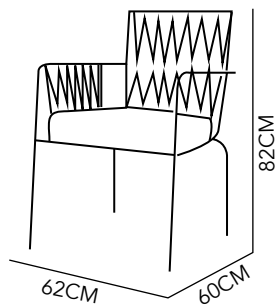

ARM CHAIR

ALUMINIUM
& PVC

97X88X80CM

COLOR AS SEEN
ON IMAGE

SOFA CHAIR

ALUMINIUM
& PVC

220x88x80CM

COLOR AS SEEN
ON IMAGE

TABLE

ALUMINIUM

105X60X40CM

COLOR AS SEEN
ON IMAGE

OUTDOOR

M A R E A S E C T I O N A L

CHAIR

ALUMINIUM &
NEOPRENE

60X62X82 CM

GRAY

CORNER

ALUMINIUM &
NEOPRENE

132X78X70 CM

GRAY

SOFA

ALUMINIUM &
NEOPRENE