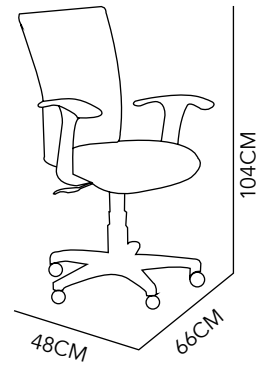

CHAIR

WOOD
CHROMED STEEL &
LEATHERETTE

60X50X112CM

COLOR AS SEEN
ON IMAGE

273

POSEIDON

CHAIR

NYLON & FABRIC

66X48X104 CM

BLACK

OFFICE

WARRIOR

CHAIR

NYLON & FABRIC

46X49X98CM

BLACK