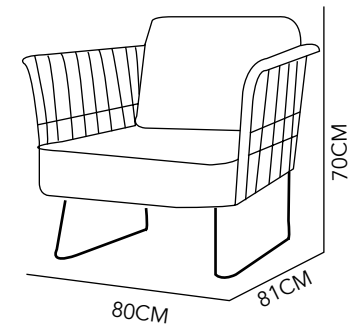

60X62X82 CM

GRAY

CORNER

ALUMINIUM &
NEOPRENE

132X78X70 CM

GRAY

SOFA

ALUMINIUM &
NEOPRENE

197X79X70 CM

GRAY

MORELI

SOFA
ALUMINIUM
203X81X70CM
BLACK

216

MORELI

TABLE
ALUMINIUM
110X60X40 CM
BLACK

MORELI

ARM
ALUMINIUM
80X81X70 CM
BLACK

217

ELEMENTAL

CHAIR

ALUMINIUM &
WHICKER

57X63X77 CM

COLOR AS SEEN
ON IMAGE

OUTDOOR