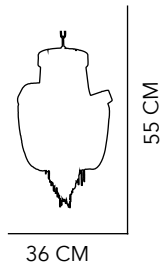

262

PERCEVAL

WALL LAMP

STEEL

34X17X48CM

COLOR AS SEEN
ON IMAGE

263

MIROSLAVA