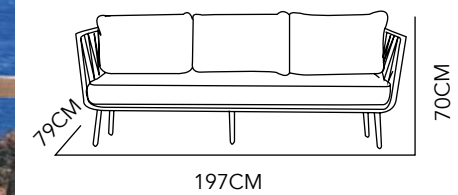

SOFA CHAIR

ALUMINIUM &
NEOPRENE

197X79X70CM

GRAY