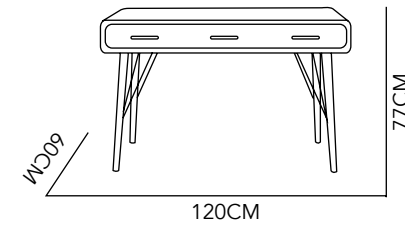

KINGDOM

DESK

WOOD

60X120X77 CM

COLOR AS SEEN
ON IMAGE

MAGIC

DESK

MDF GLOSSY

128X62X78 CM

COLOR AS SEEN
ON IMAGE