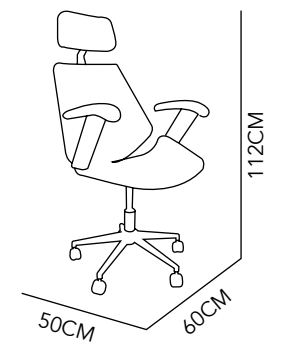

EBONY

CHAIR

WOOD
CHROMED STEEL &
LEATHERETTE

53X46X93 CM

COLOR AS SEEN
ON IMAGE

272

COMMANDER

CHAIR

WOOD
CHROMED STEEL &
LEATHERETTE

60X50X112CM

COLOR AS SEEN
ON IMAGE

273