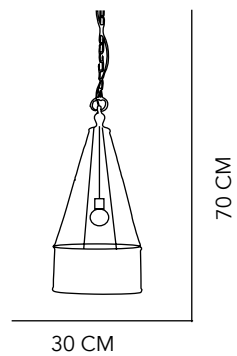

MEDIEVAL

CEILING
LAMP

FABRIC
30X70CM

COLOR AS SEEN
ON IMAGE

250