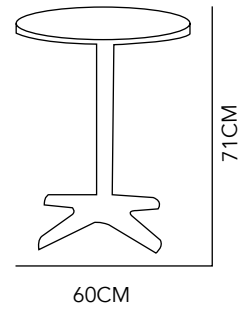

231

SUNBRO

CHAIR

ALUMINIUM
& NYLON
57X58X83CM
ESPRESSO

2 3 2

TABLE

ALUMINIUM
& NYLON
70X70 CM
ESPRESSO

ELEMENTAL

BAR STOOL

ALUMINIUM
& WHICKER
57X60X115 CM
COLOR AS SEEN
ON IMAGE

2 3 3

T W E E T

TABLE

ALUMINIUM

71X60 (DIAM)CM

WHITE

T E N E R I F E

CHAIR

ALUMINIUM & PVC

56X59X90CM

ESPRESSO

OUTDOOR

P A L M S

SIDE TABLE