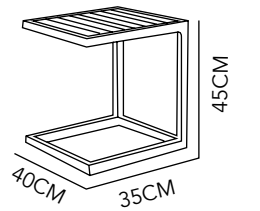

PALMIRA

LOUNGE

ALUMINIUM
& NYLON

70X205X31 CM

BLACK & WHITE

239

SIDE TABLE

ALUMINIUM
& POLYWOOD

40X35X45 CM

BLACK & WHITE

M A R E A
LOUNGE

ALUMINIUM &
NEOPRENE
70X198X90 CM
COLOR AS SEEN
ON IMAGE

240

M A R E A
DAYBED

ALUMINIUM &
NEOPRENE
175X135X75 CM
GRAY

241