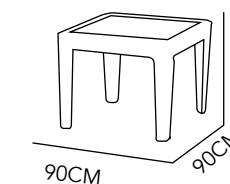

TABLE 4 PLACES
ALUMINIUM & PVC
90x90x75 CM
ESPRESSO

TABLE 6 PLACES
ALUMINIUM & PVC
160x90x75 CM
ESPRESSO

TABLE 8 PLACES
ALUMINIUM & PVC
90x90x75 CM
ESPRESSO

FRESCO

TABLE 4 PLACES

ALUMINIUM &
POLYWOOD

80X80 CM

COLOR AS SEEN
ON IMAGE

TABLE 6 PLACES

ALUMINIUM &
POLYWOOD

150X80 CM

COLOR AS SEEN
ON IMAGE

FRESCO

CHAIR

ALUMINIUM &
POLYWOOD