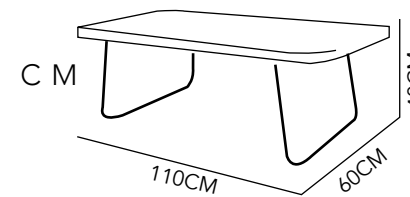

197X79X70 CM

GRAY

MORELI

SOFA
ALUMINIUM
203X81X70CM
BLACK

216

MORELI

TABLE
ALUMINIUM
110X60X40 CM
BLACK

MORELI

ARM
ALUMINIUM
80X81X70 CM
BLACK

217

ELEMENTAL

CHAIR

ALUMINIUM &
WHICKER

57X63X77 CM

COLOR AS SEEN
ON IMAGE

OUTDOOR