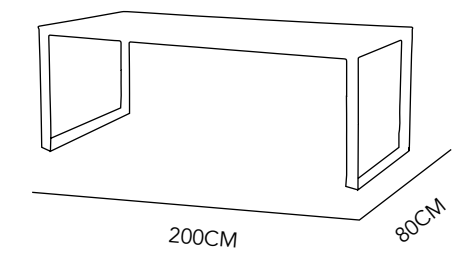

NORMANDIA

TABLE

ALUMINIUM &
GLASS

200X80 CM

COLOR AS SEEN
ON IMAGE