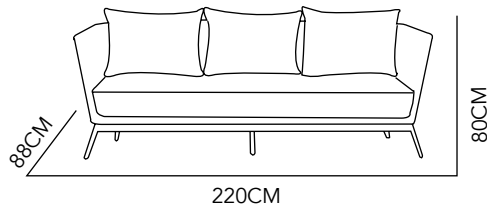

ARM CHAIR

ALUMINIUM
& PVC

97X88X80CM

COLOR AS SEEN
ON IMAGE

SOFA CHAIR

ALUMINIUM
& PVC

220x88x80CM

COLOR AS SEEN
ON IMAGE

TABLE

ALUMINIUM

105X60X40CM

COLOR AS SEEN
ON IMAGE

OUTDOOR

M A R E A S E C T I O N A L

CHAIR

ALUMINIUM &
NEOPRENE