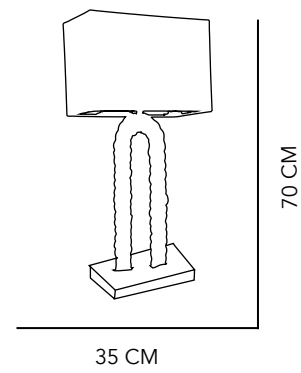

TABLE LAMP

CORD & FABRIC
35X70CM
COLOR AS SEEN
ON IMAGE