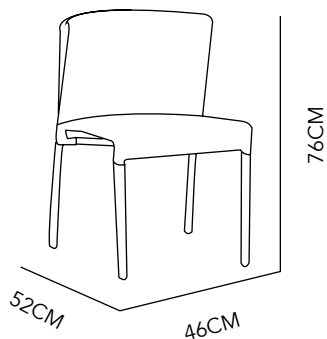

T U R N
CHAIR
POLYPROPYLENE
57X46X83CM
BROWN

230

ROQUETA →

CHAIR

ALUMINIUM &
POLYWOOD

57X63X77 CM

COLOR AS SEEN
ON IMAGE

TABLE

ALUMINIUM &
POLYWOOD

50 CM (DIAM)

COLOR AS SEEN
ON IMAGE

LEVANTO

CHAIR

ALUMINIUM &
PVC

52X46X76 CM

CARAMEL

231

SUNBRO

CHAIR

ALUMINIUM
& NYLON
57X58X83CM
ESPRESSO

2 3 2

TABLE

ALUMINIUM
& NYLON
70X70 CM
ESPRESSO

ELEMENTAL