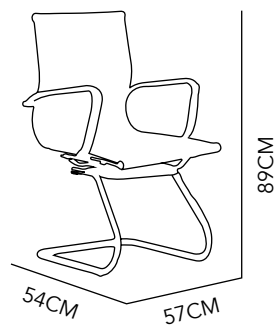

66X48X104 CM

BLACK

OFFICE

WARRIOR

CHAIR

NYLON & FABRIC

46X49X98CM

BLACK

NET

SIDE CHAIR

CHROMED STEEL
& LEATHERETTE

57X54X89 CM
BLACK & WHITE

276

CHAIR HB

CHROMED STEEL
& LEATHERETTE

57X54X128 CM
BLACK & WHITE